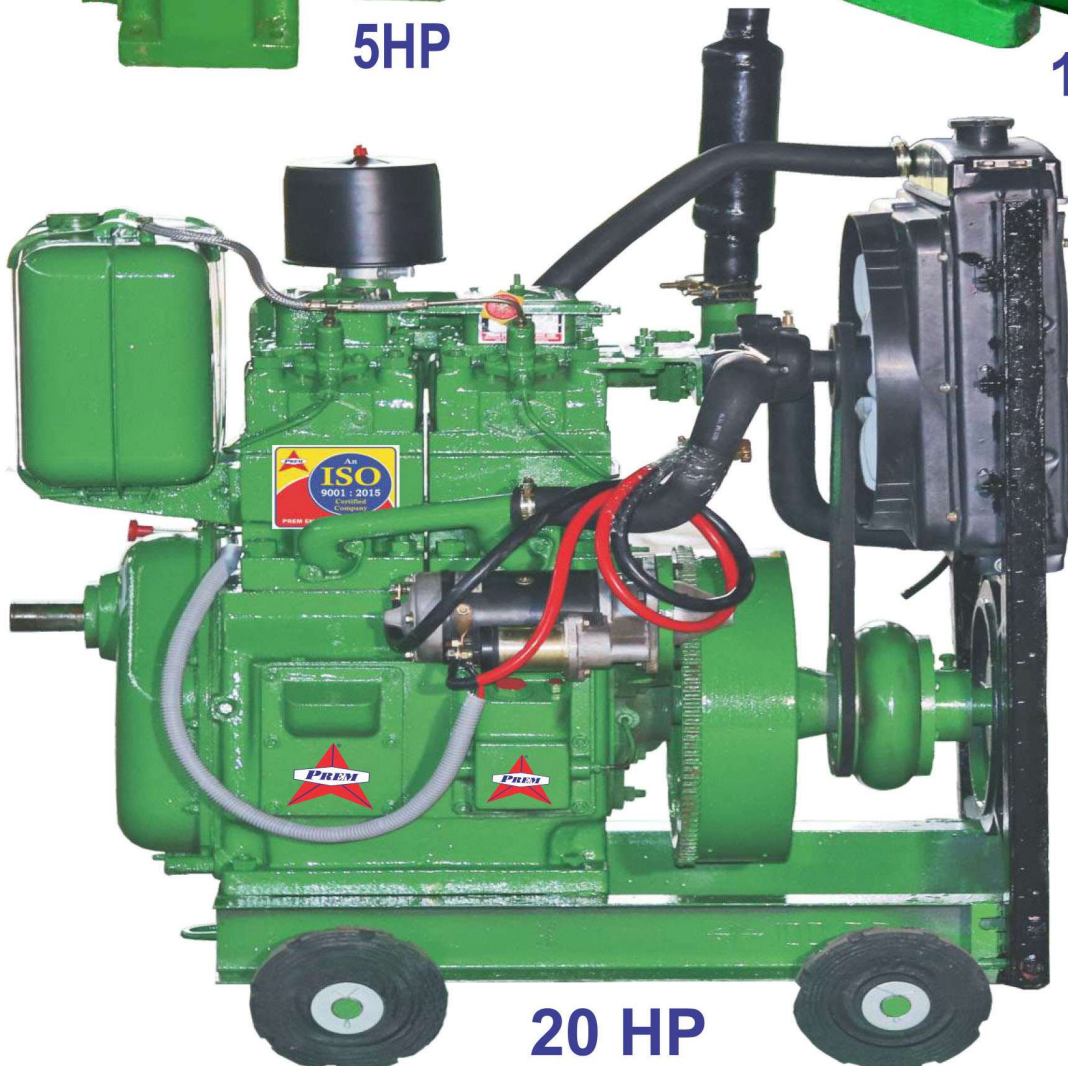

# WATER COOLED DIESEL ENGINES

Application Use : Pumpsets, Diesel Generating Sets, Industrial & Construction Equipments

5HP

14 HP

20 HP

# WATER COOLED DIESEL ENGINES

Sr. No.	Description	Model	PVP - 5 *	PVP - 8A *	PVP - 10	PVP - 14	PVP - 20
			AV-1	TV-1	DM-10	TV-1	DM-20
			PVP - 6 *	PVP - 8	PVP - 12	PVP - 16	PVP - 25
			AV-1	DM-8	DM-12	DM-16	DM-25
1.	Vertical, Water Cooled, Compression Ignition, Direct Injection, Four Stroke Cycle High Speed Diesel Engine	Type	BB/TRB* ISI	BB/TRB* ISI	BB/TRB	BB	BB
			BB/TRB* ISI	BB/TRB	BB/TRB		
2.	Rated Power (As per Is : 1001-1981 & IS : 11170-1985)	HP/KW	5/3.7 6.5/4.8	8.5/5.9 8/5.9	10/7 12.5/7.35	14/10.3 16/11.8	20/14.7 25/18.4
3.	Rated Speed	RPM	1500	1600 1500	1500	1500	1500
4.	No. of Cylinders	---	One	One	One	Two	Two
5.	Bore & Stoke in mm	mm	80/110 85/110	87.5/110 95/110	102/116 114/116	87.5/110 95/110	102/116 114/116
6.	Specific Fuel Consumption at Full Load and at std. ref. conditions	g/bhp. hr g/kwh.	185 251	185 251	185 251	185 251	185 251
7.	Net Weight / Gross Weight	Kgs. (Approx)	160/210	165/215 175/225	185/235 200/250	250/350 260/365	275/385 290/400
8.	Size	In Inch	26 X 24 X 35	26 X 24 X 35	26 X 24 X 35	36 X 24 X 35	36 X 24 X 35