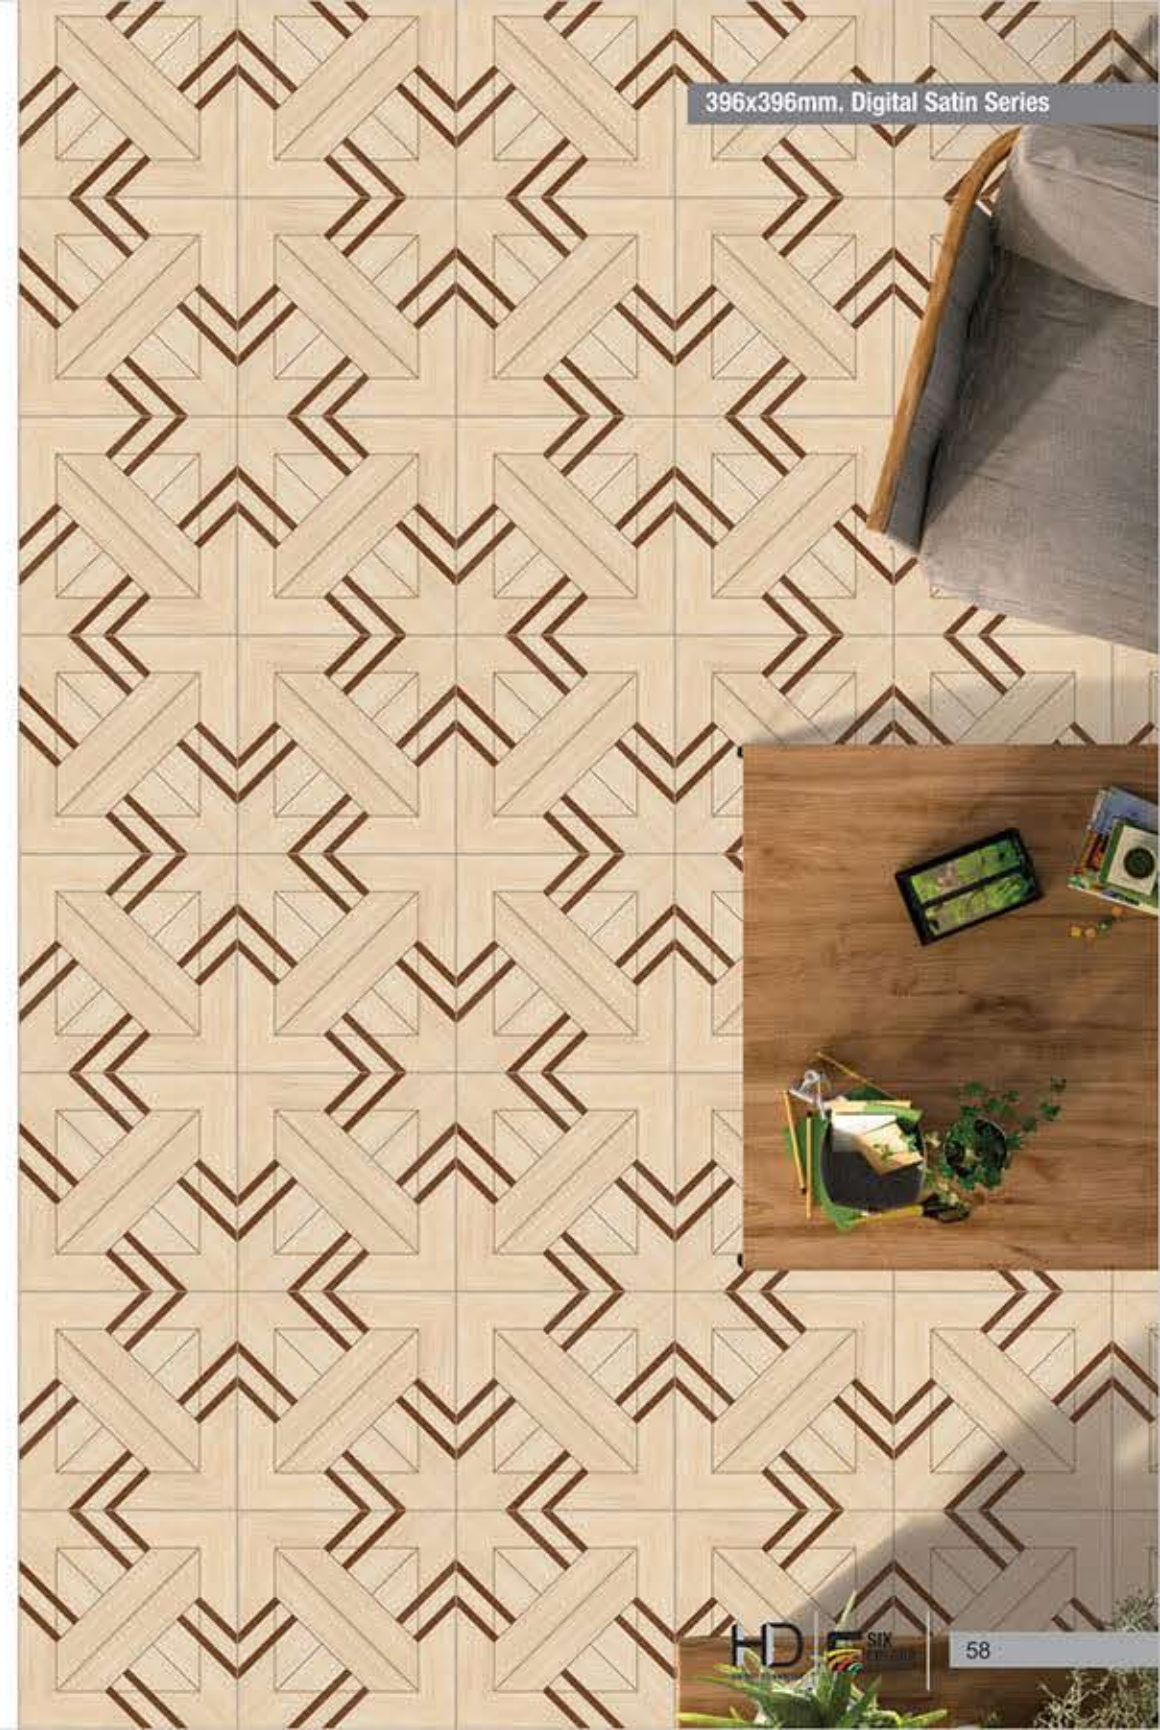

269

RANDOM DESIGN

DECOR
— TILE —

275 NEW

RANDOM DESIGN

396x396mm. Digital Satin Series

396x396mm. Digital Satin Series

281 NEW