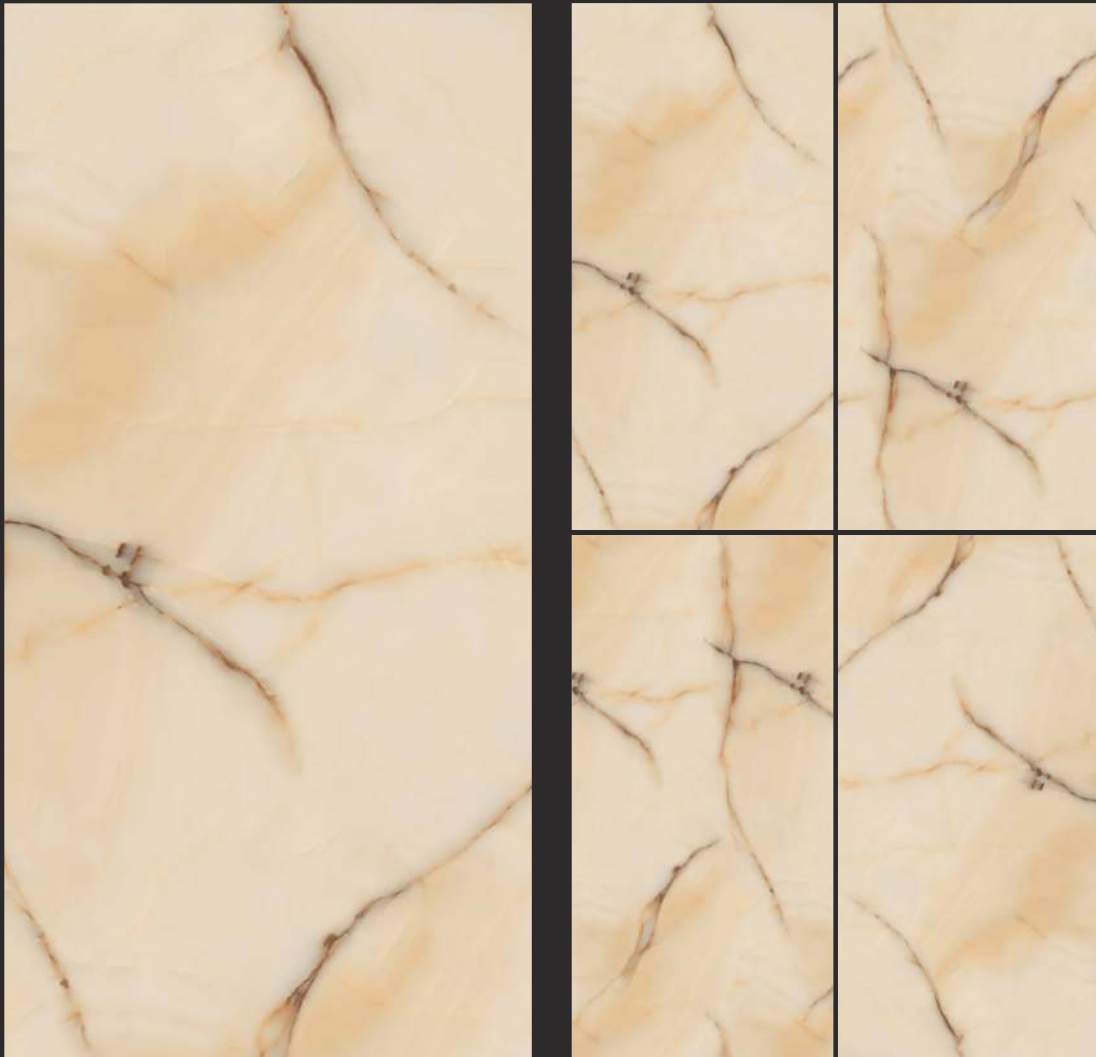

POLISHED
750 x 1500MM

Jura Pearl

RANDOM
EFFECTS

POLISHED
750 x 1500MM

Jura Beige

POLISHED
750 x 1500MM

Icaro Moca

RANDOM
EFFECTS 