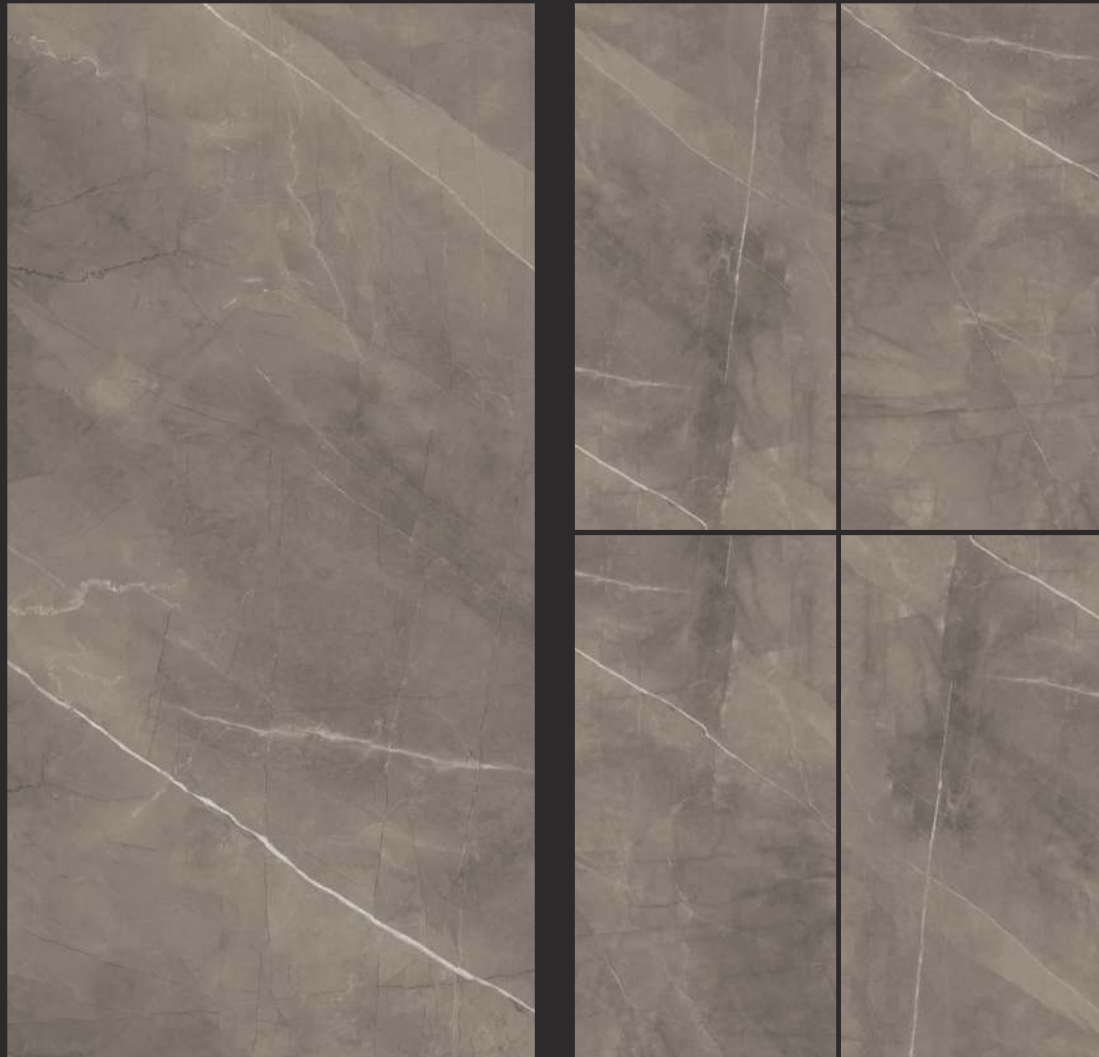

POLISHED
750 x 1500MM

Simon Beige

POLISHED
750 x 1500MM

Melodious Latte

POLISHED
750 x 1500MM

Melodious Dove

POLISHED
750 x 1500MM

Melodious Grafiet