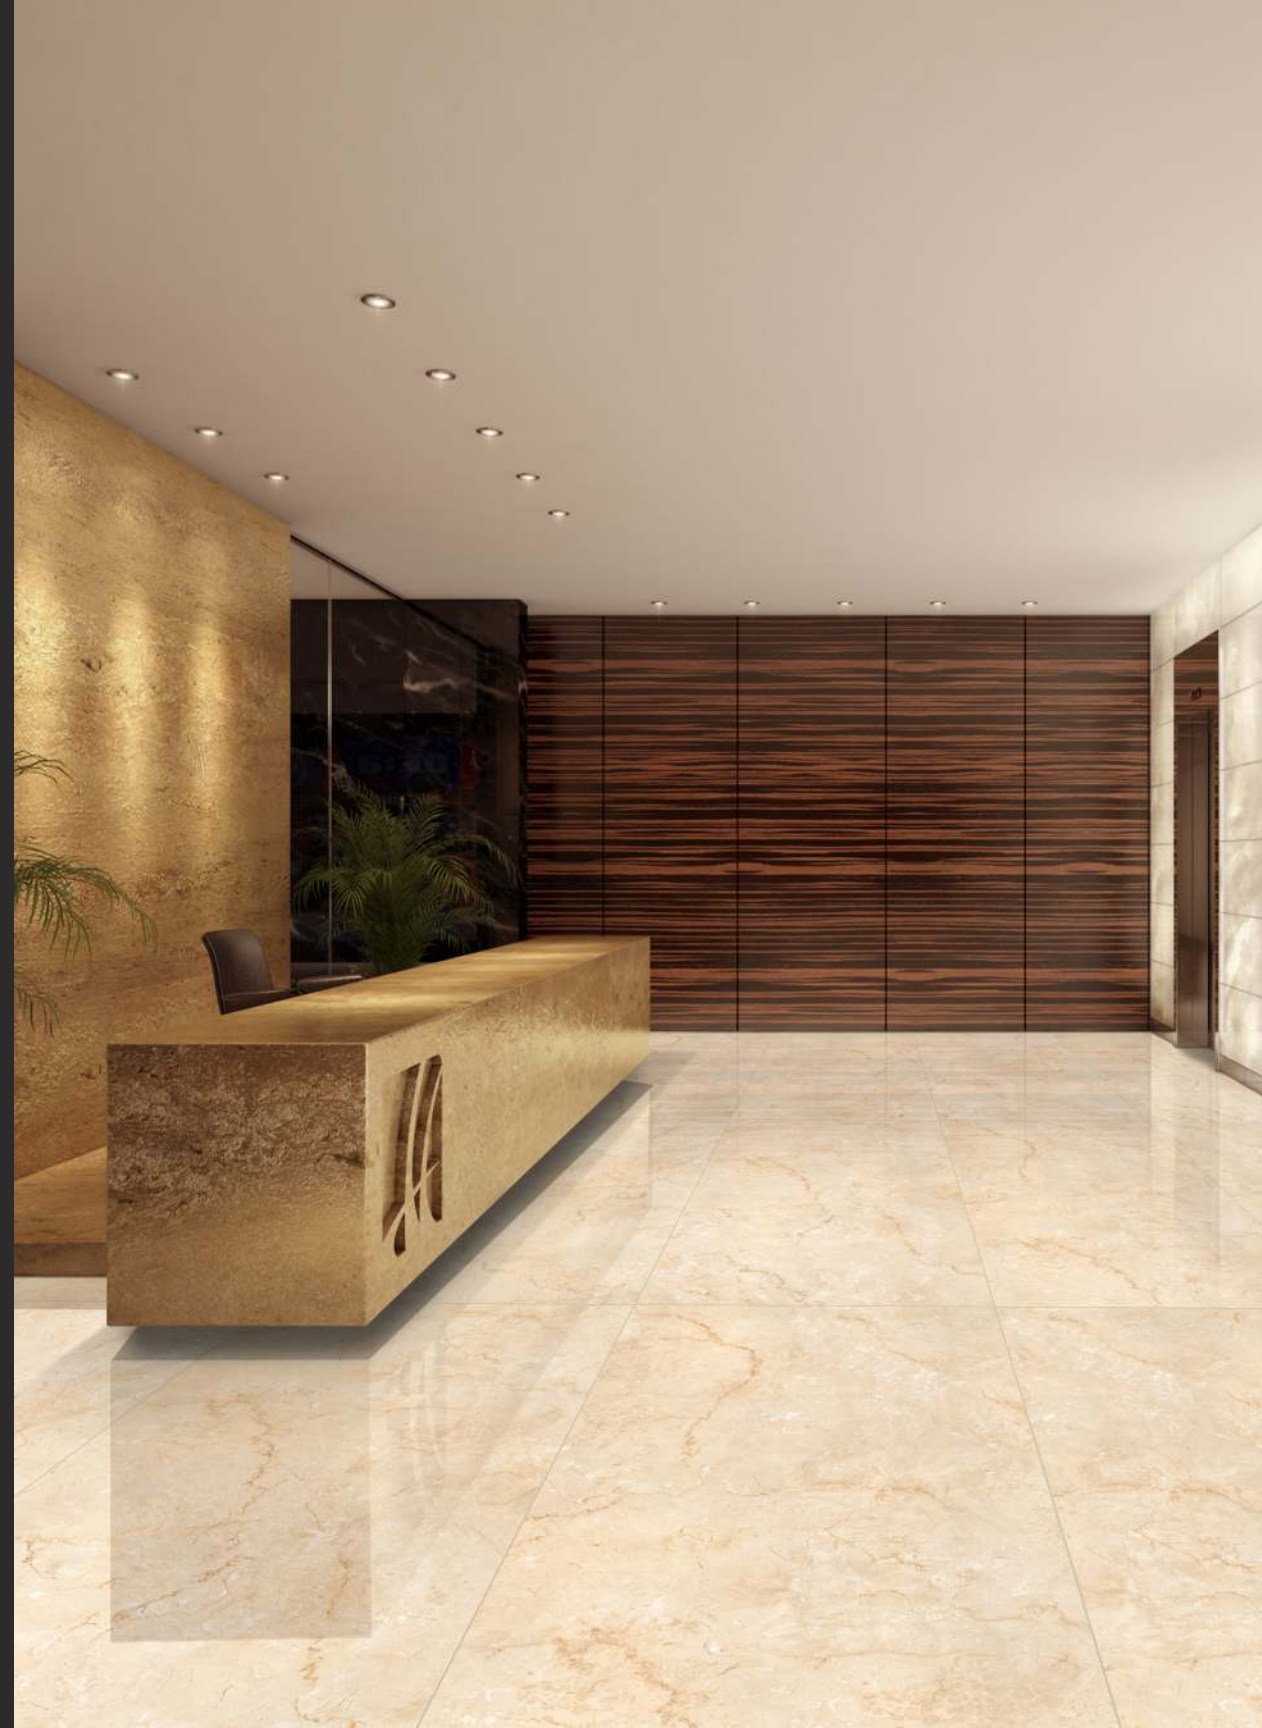

POLISHED
750 x 1500MM

RANDOM
EFFECTS