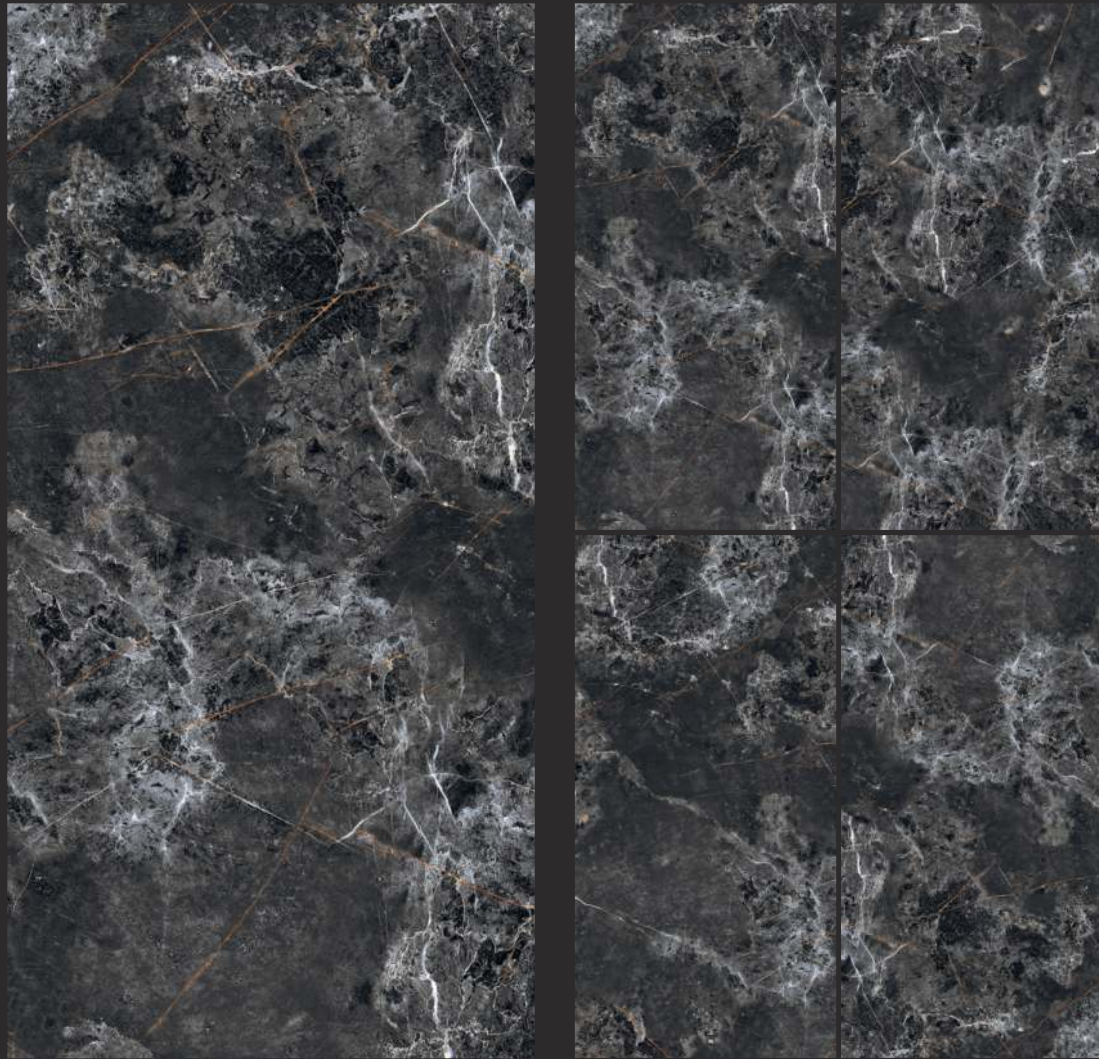

GLAMOUR
750 x 1500MM

Spring Noir

RANDOM
EFFECTS 

GLAMOUR
750 x 1500MM

Galaxy

RANDOM
EFFECTS

GLAMOUR
750 x 1500MM

Palissandro Noir