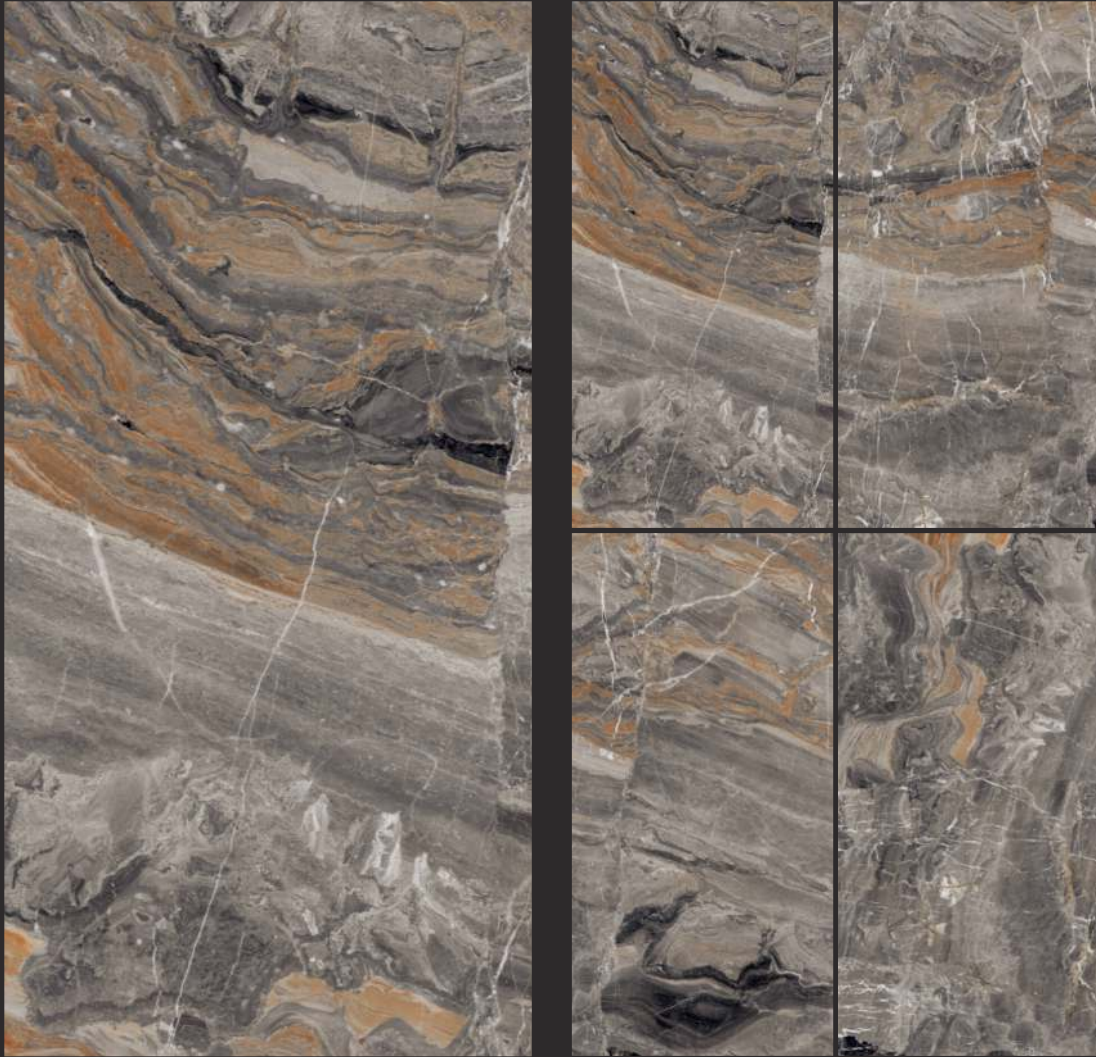

GLAMOUR
750 x 1500MM

Wild Chianti

RANDOM
EFFECTS