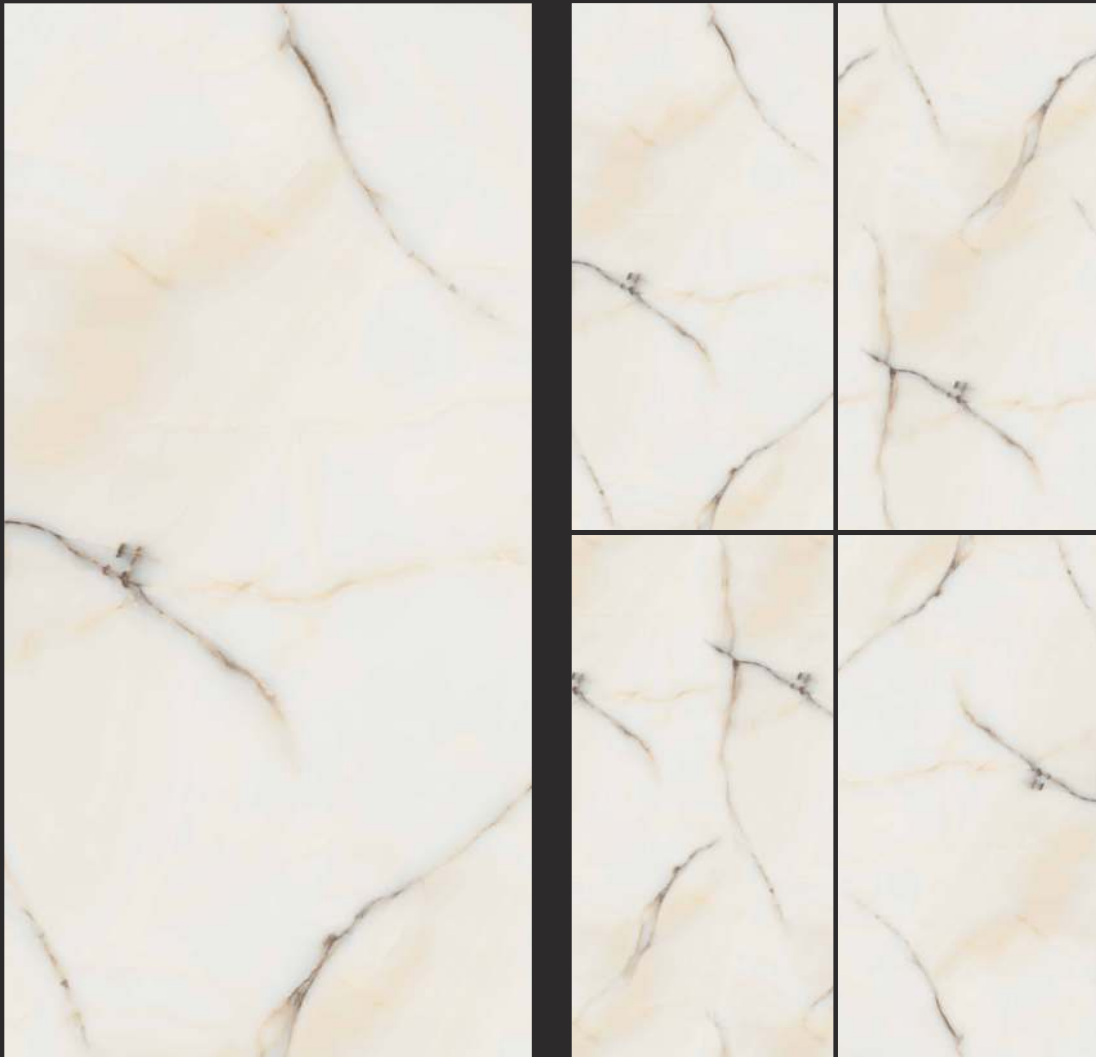

POLISHED
750 x 1500MM

Jura Pearl

RANDOM
EFFECTS