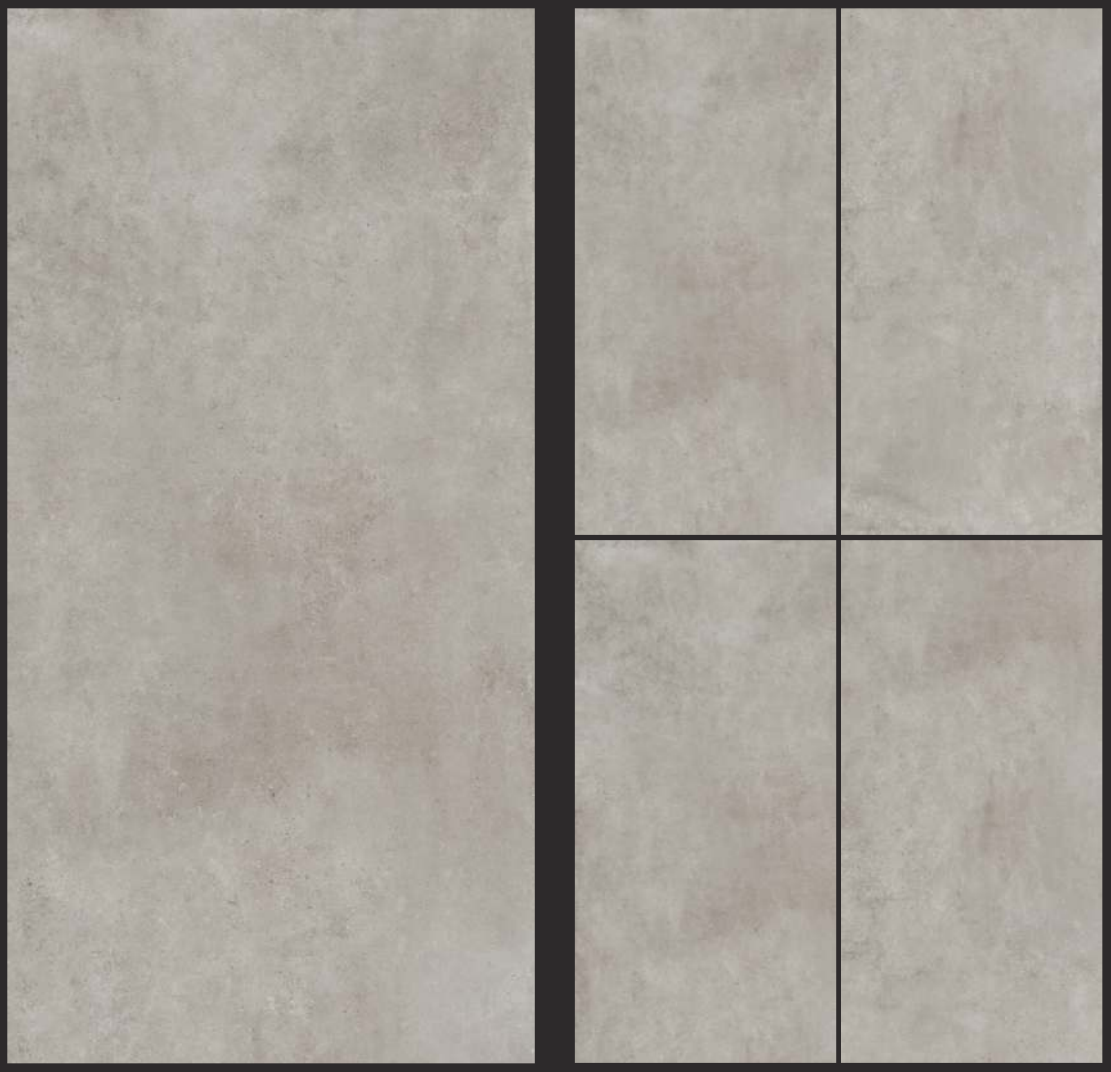

POLISHED / MATT
750 x 1500MM

Montreal Bianco

POLISHED / MATT
750 x 1500MM

Montreal Grey

POLISHED / MATT
750 x 1500MM

Montreal Beige

POLISHED / MATT
750 x 1500MM

Montreal Dark Grey