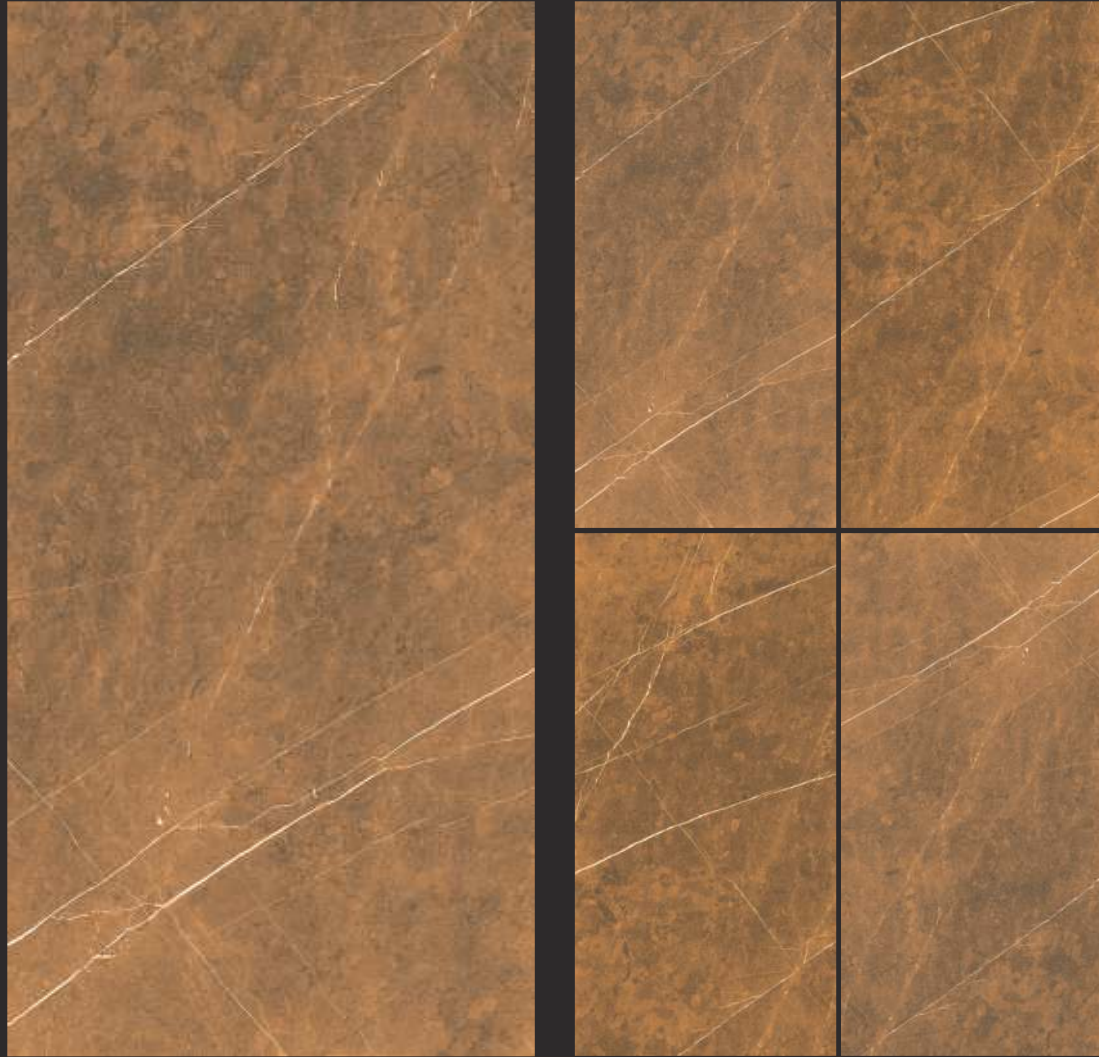

Bash Brown

GLAMOUR
750 x 1500MM

Marmi Pulpis Brown

GLAMOUR
750 x 1500MM

Olimpo Brown

RANDOM
EFFECTS

GLAMOUR
750 x 1500MM

Oracle Brown