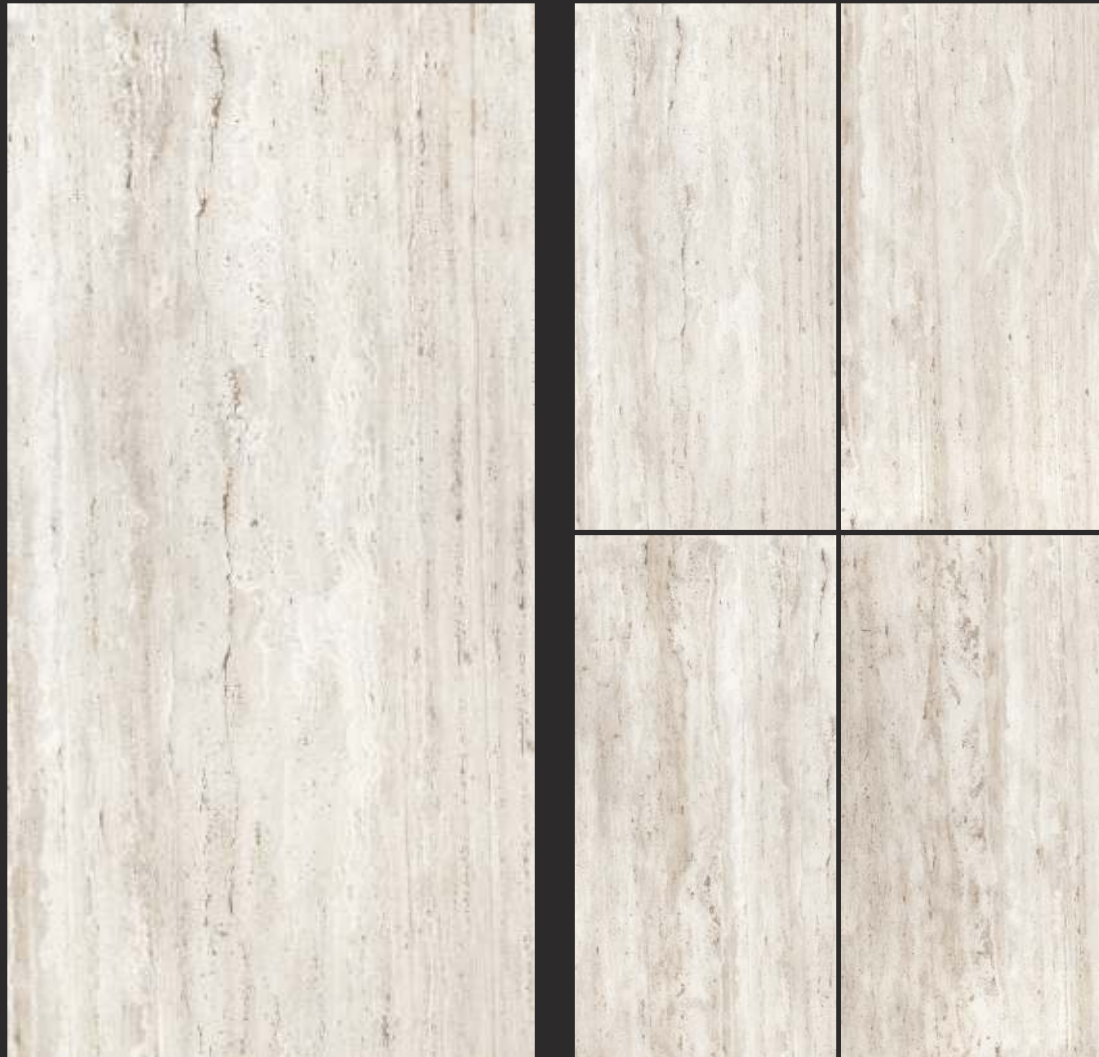

POLISHED
750 x 1500MM

Luna Travertine Crema