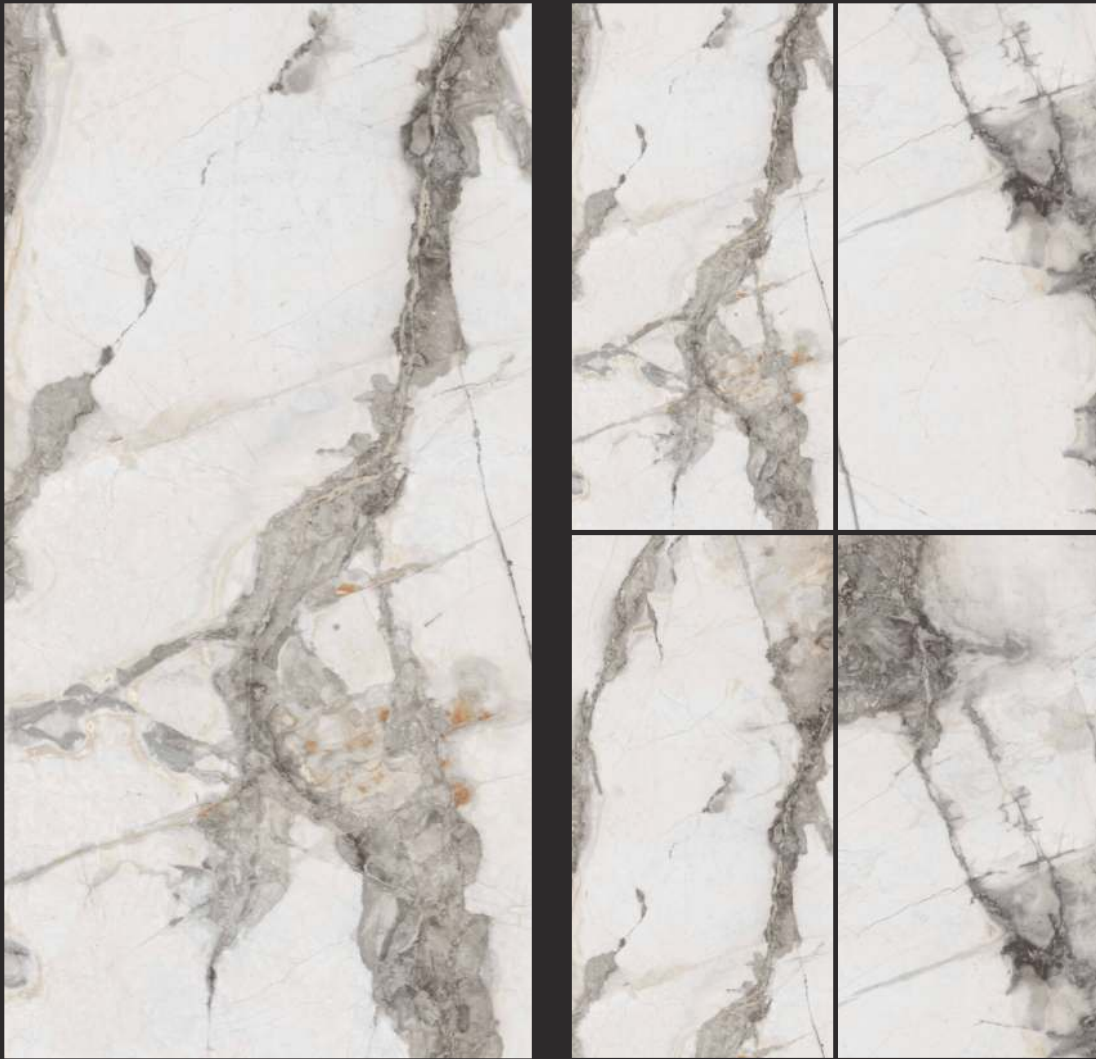

Carara Silk

POLISHED
750 x 1500MM

Dynamic Satuario

RANDOM
EFFECTS

POLISHED
750 x 1500MM

Apuance Satuario

POLISHED
750 x 1500MM

Arabescato