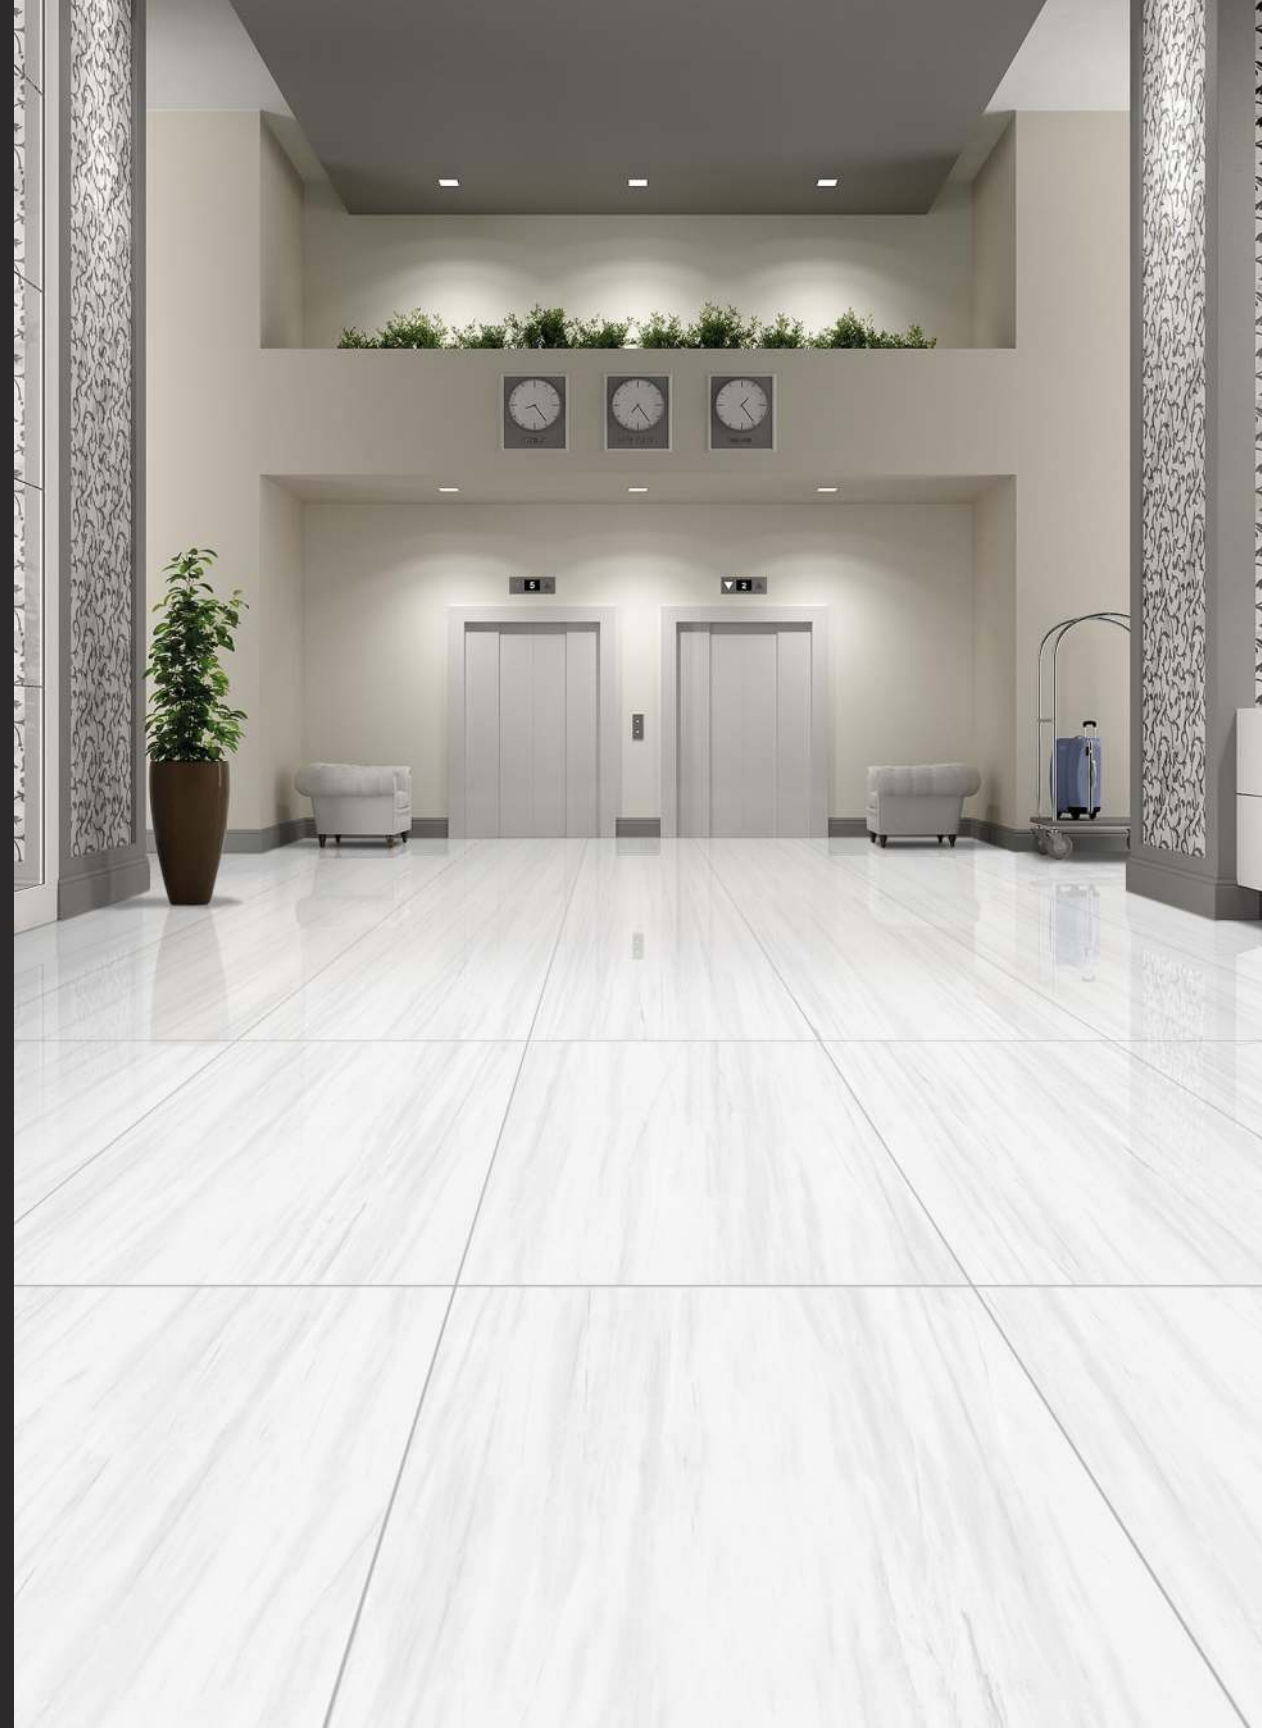

POLISHED
750 x 1500MM

RANDOM
EFFECTS