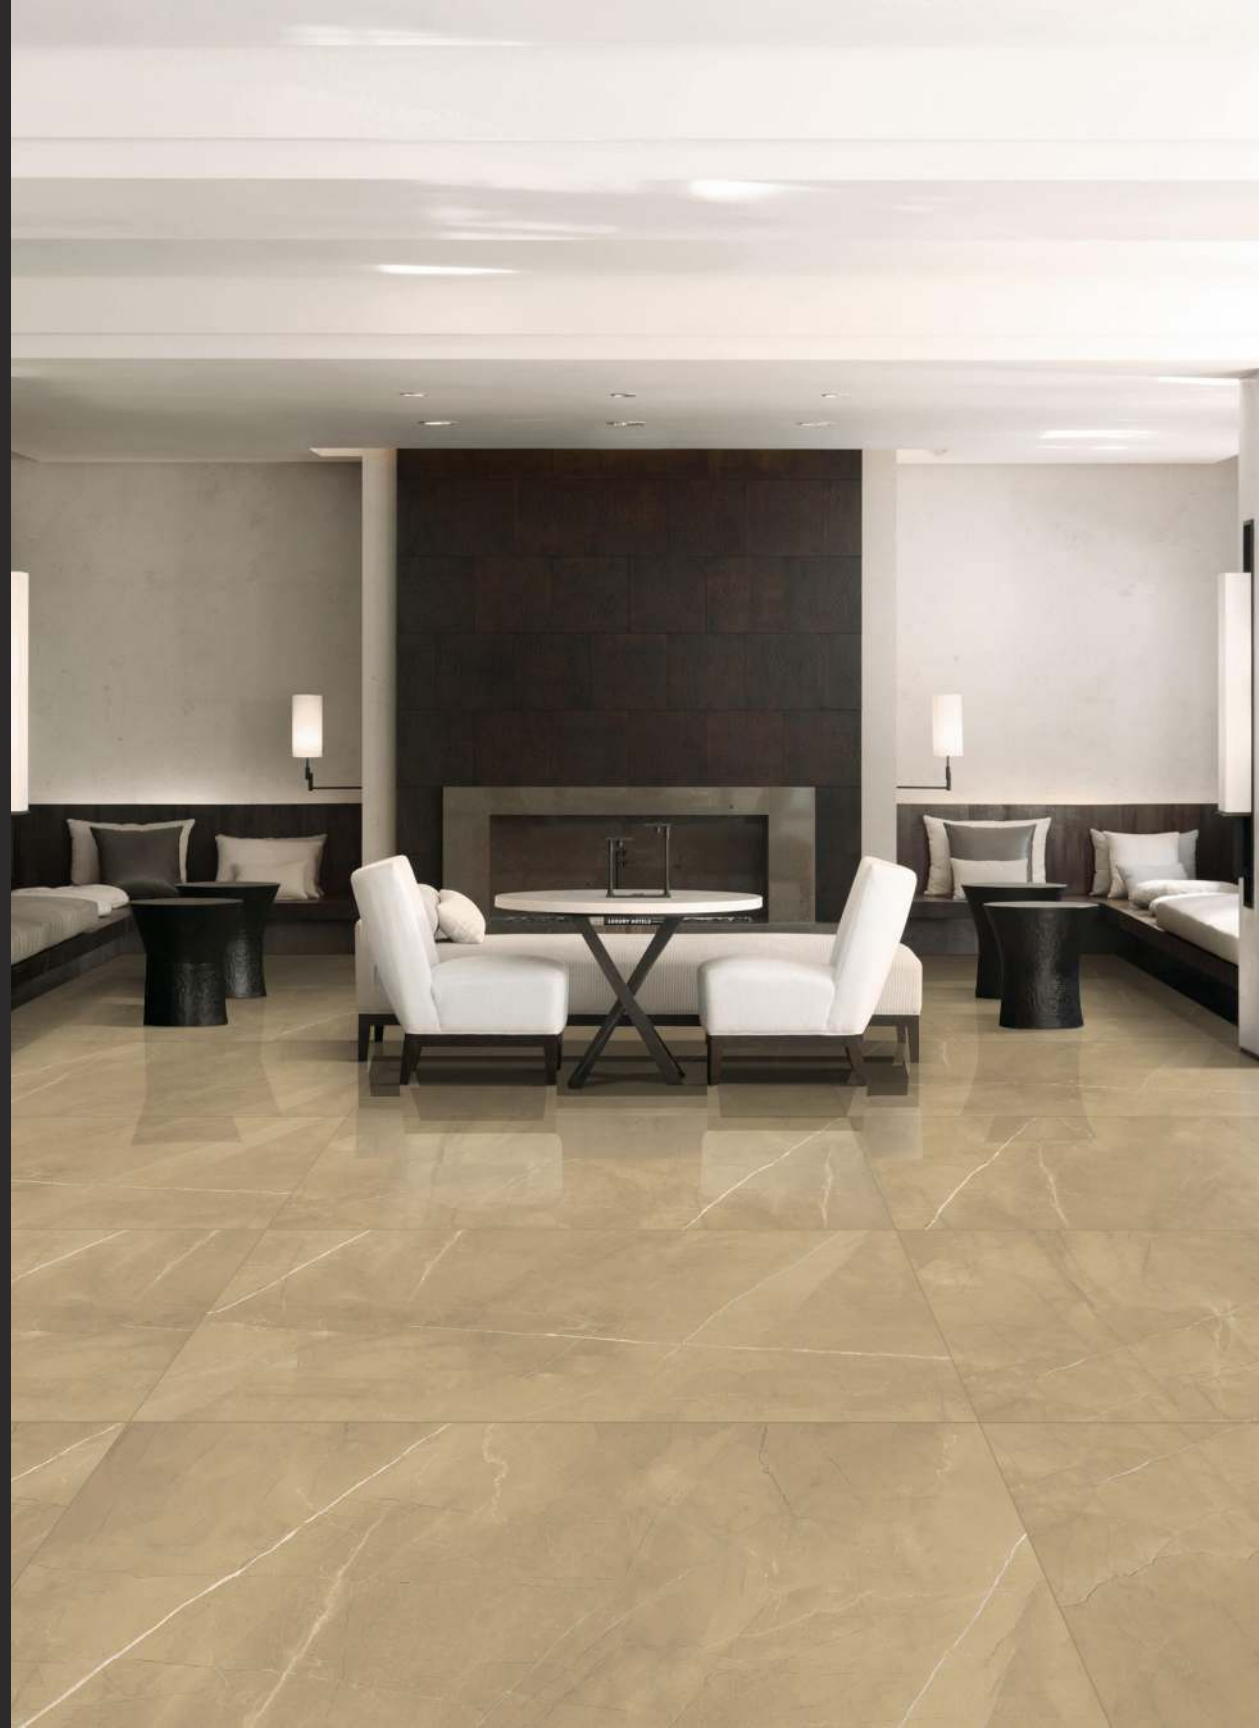

POLISHED
750 x 1500MM

Simon Beige

POLISHED
750 x 1500MM

Melodious Latte

POLISHED
750 x 1500MM

Melodious Dove

POLISHED
750 x 1500MM

Melodious Grafiet