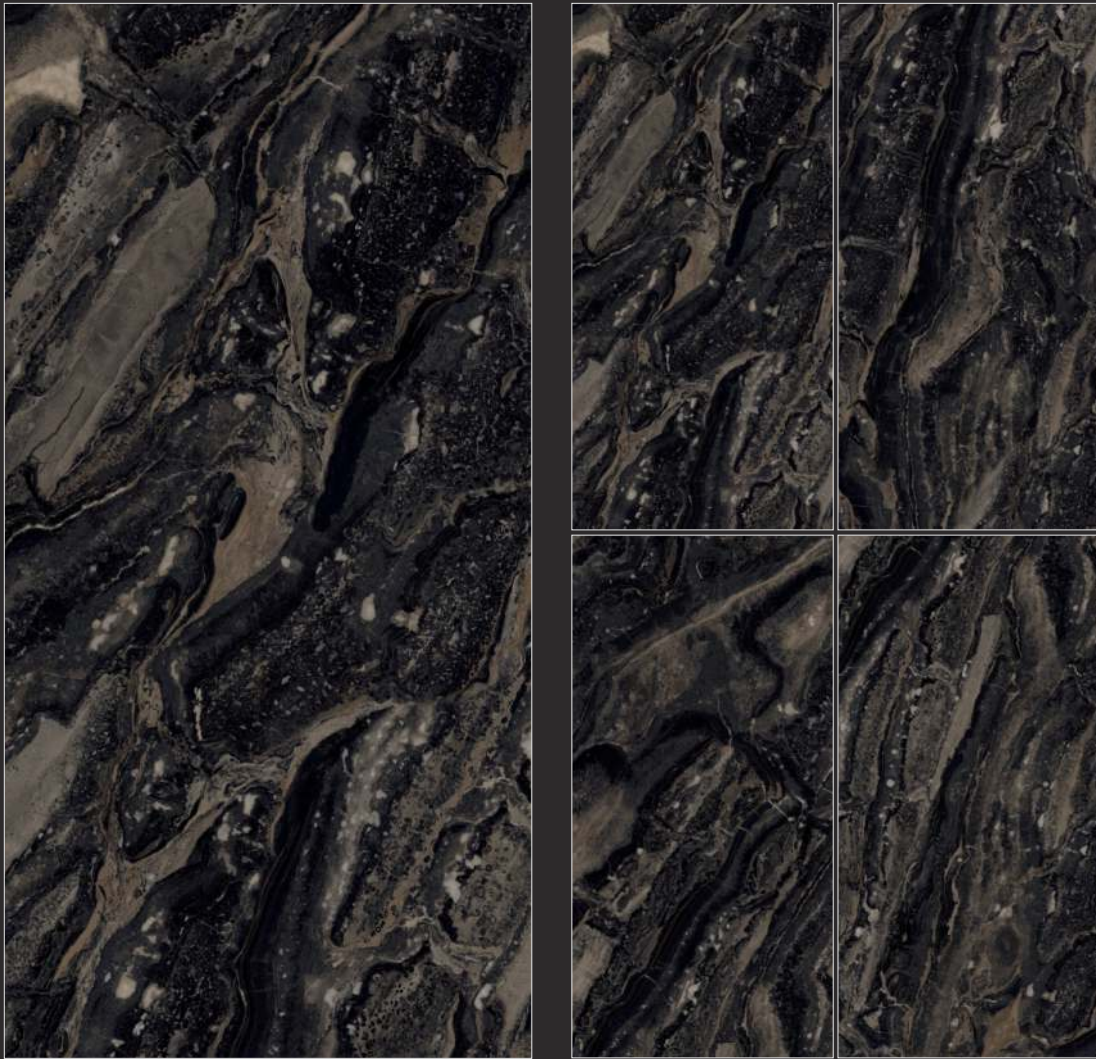

GLAMOUR
750 x 1500MM

Black Splendour