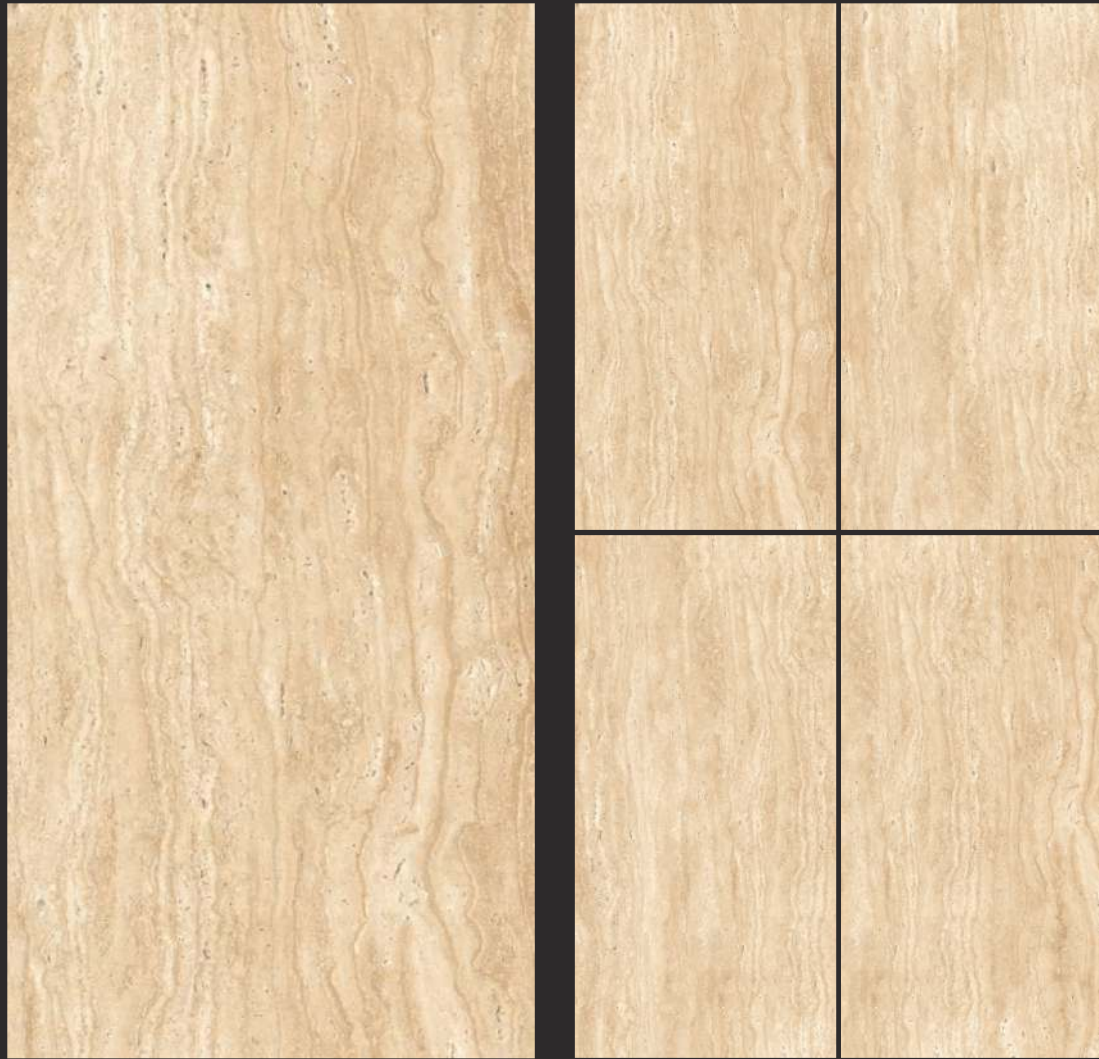

Elma Crema

POLISHED
750 x 1500MM

Bottocino Eclipse Crema

POLISHED
750 x 1500MM

Dyna Wheat

POLISHED
750 x 1500MM

Roman Travertino Beige Classic

RANDOM
EFFECTS