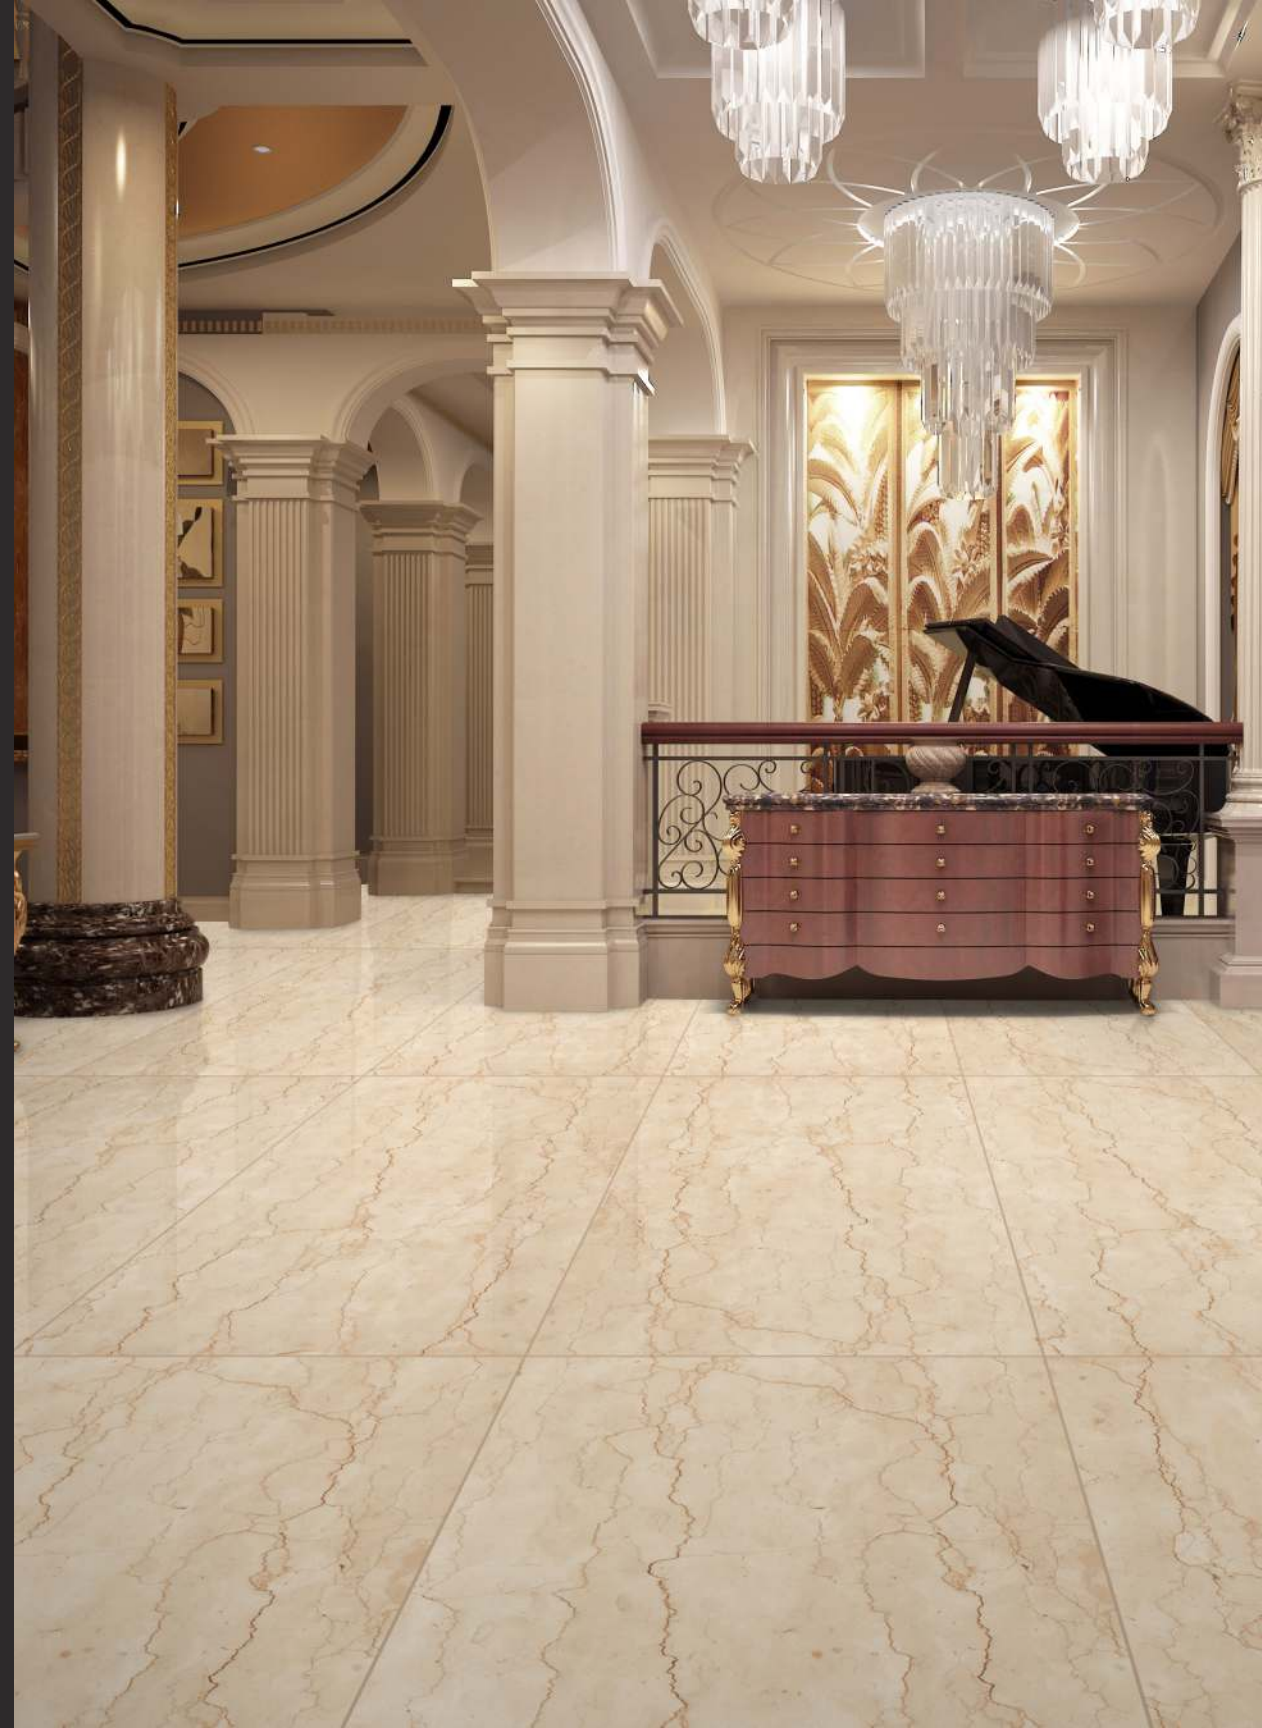

Elma Crema

POLISHED
750 x 1500MM

Bottocino Eclipse Crema

POLISHED
750 x 1500MM

Dyna Wheat

POLISHED
750 x 1500MM

Roman Travertino Beige Classic

RANDOM
EFFECTS