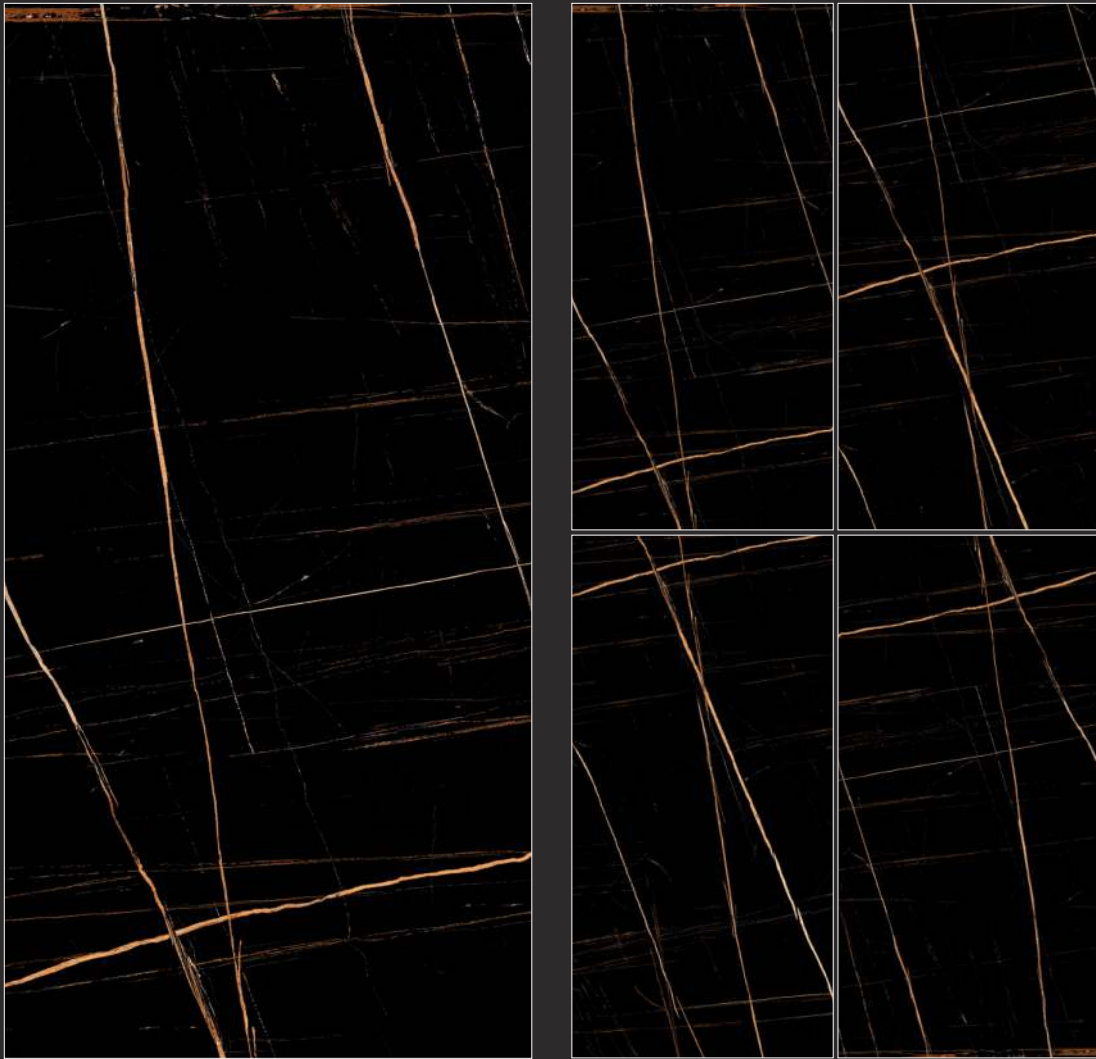

GLAMOUR
750 x 1500MM

Saint Laurent

RANDOM
EFFECTS