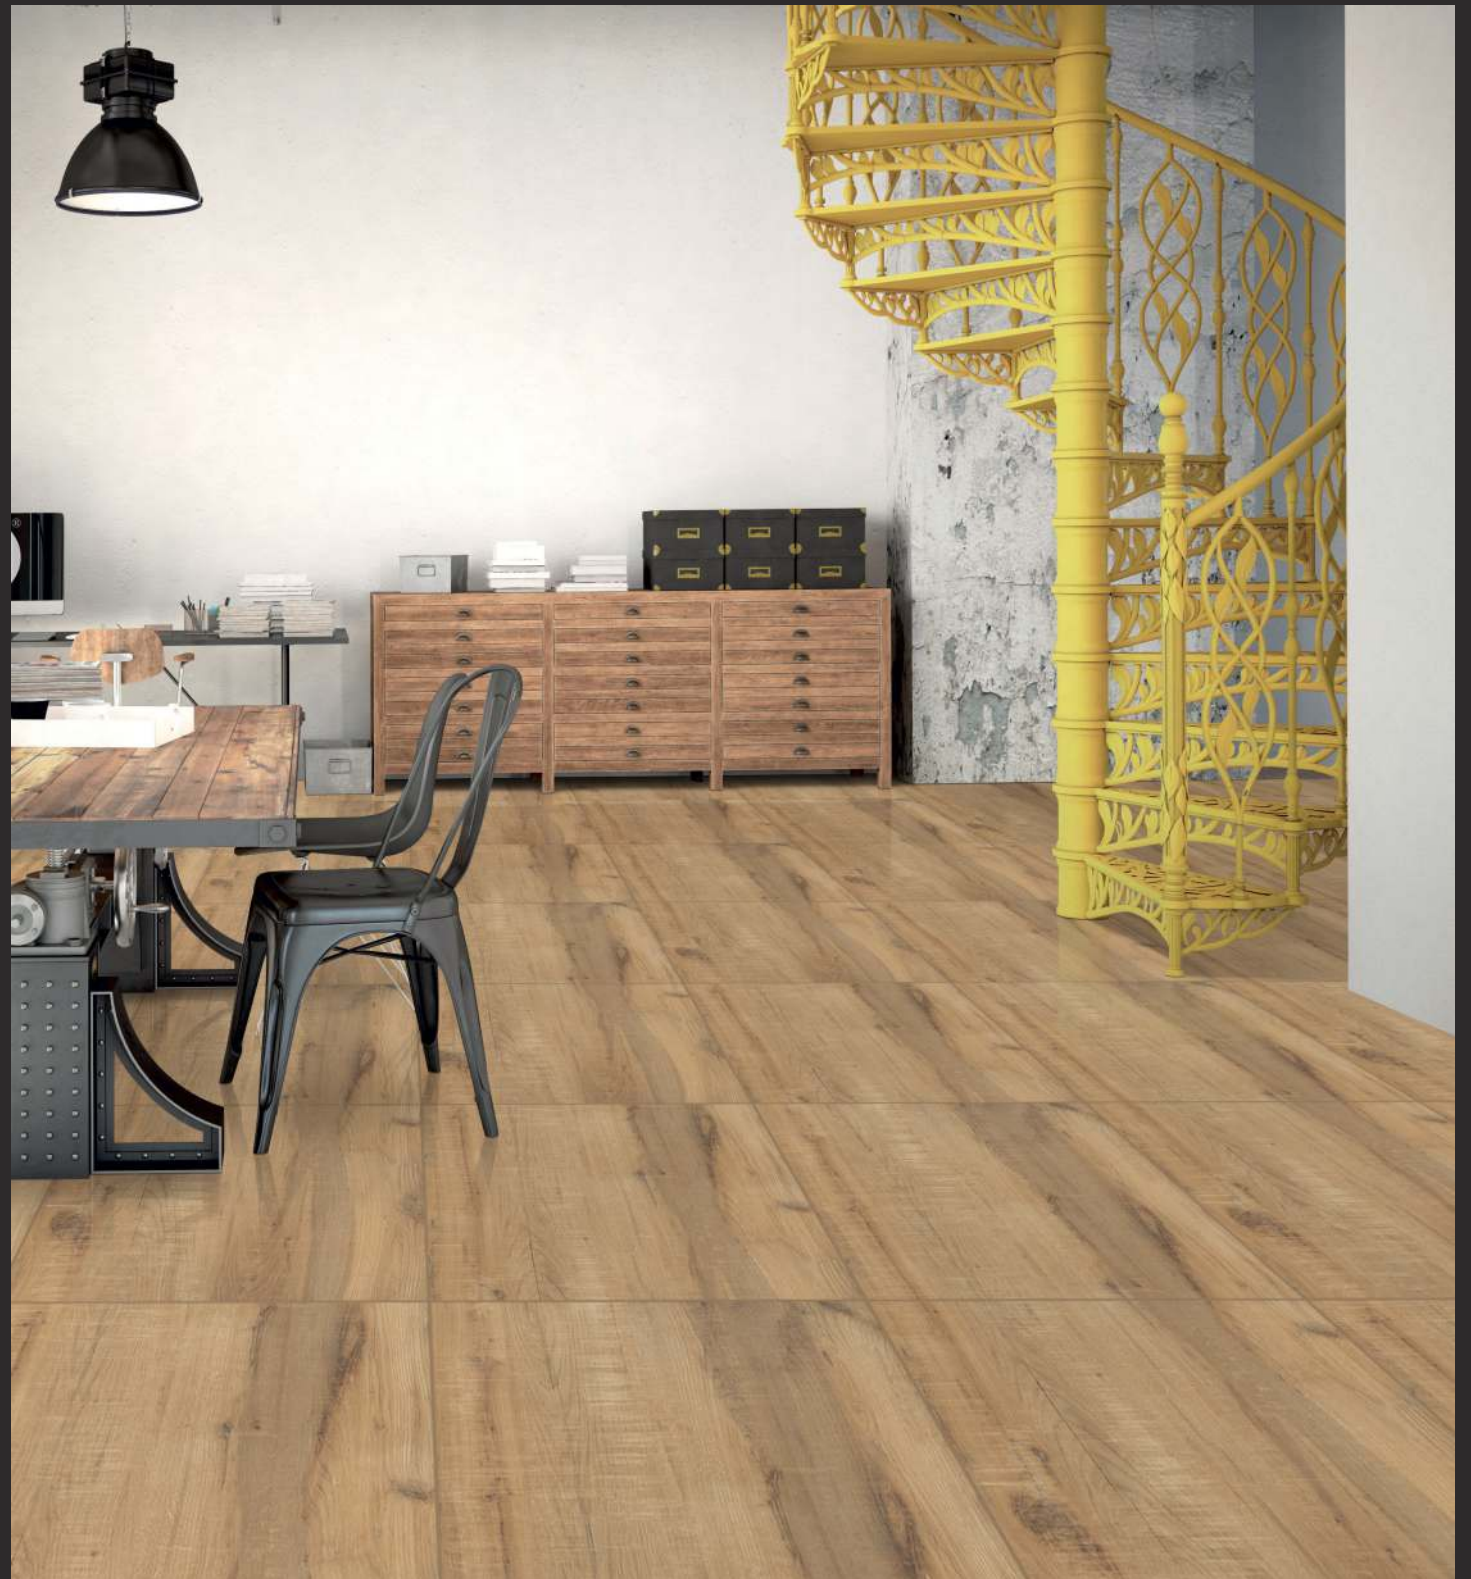

Michigan Gris

RANDOM
EFFECTS

POLISHED
600 x 600MM

Koawood Brown

RANDOM
EFFECTS

POLISHED
600 x 600MM

Emperador Brown

RANDOM
EFFECTS