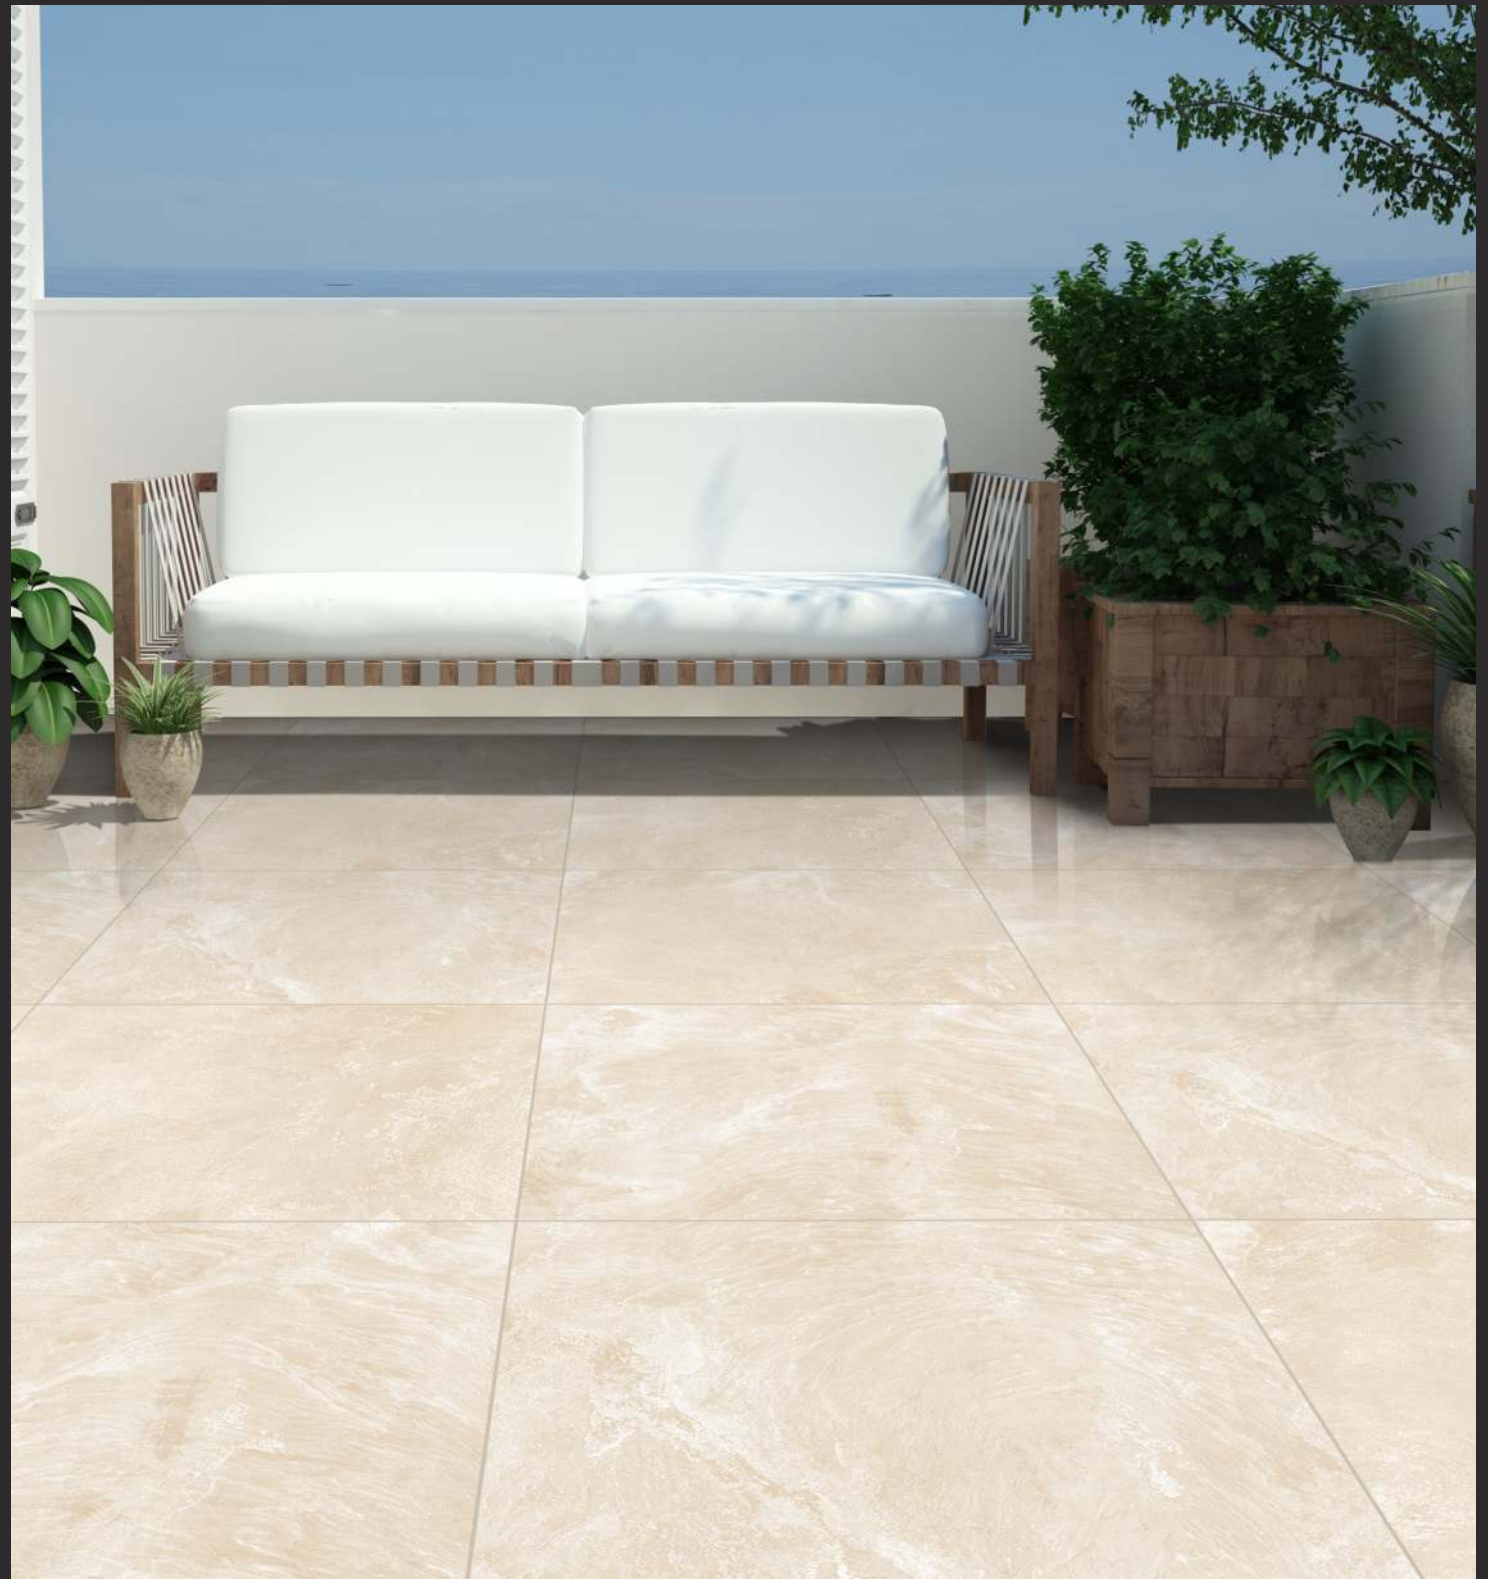

POLISHED
600 x 600MM

Ampro Beige

RANDOM
EFFECTS

POLISHED
600 x 600MM

Botticino

RANDOM
EFFECTS

POLISHED
600 x 600MM

Marmol Beige