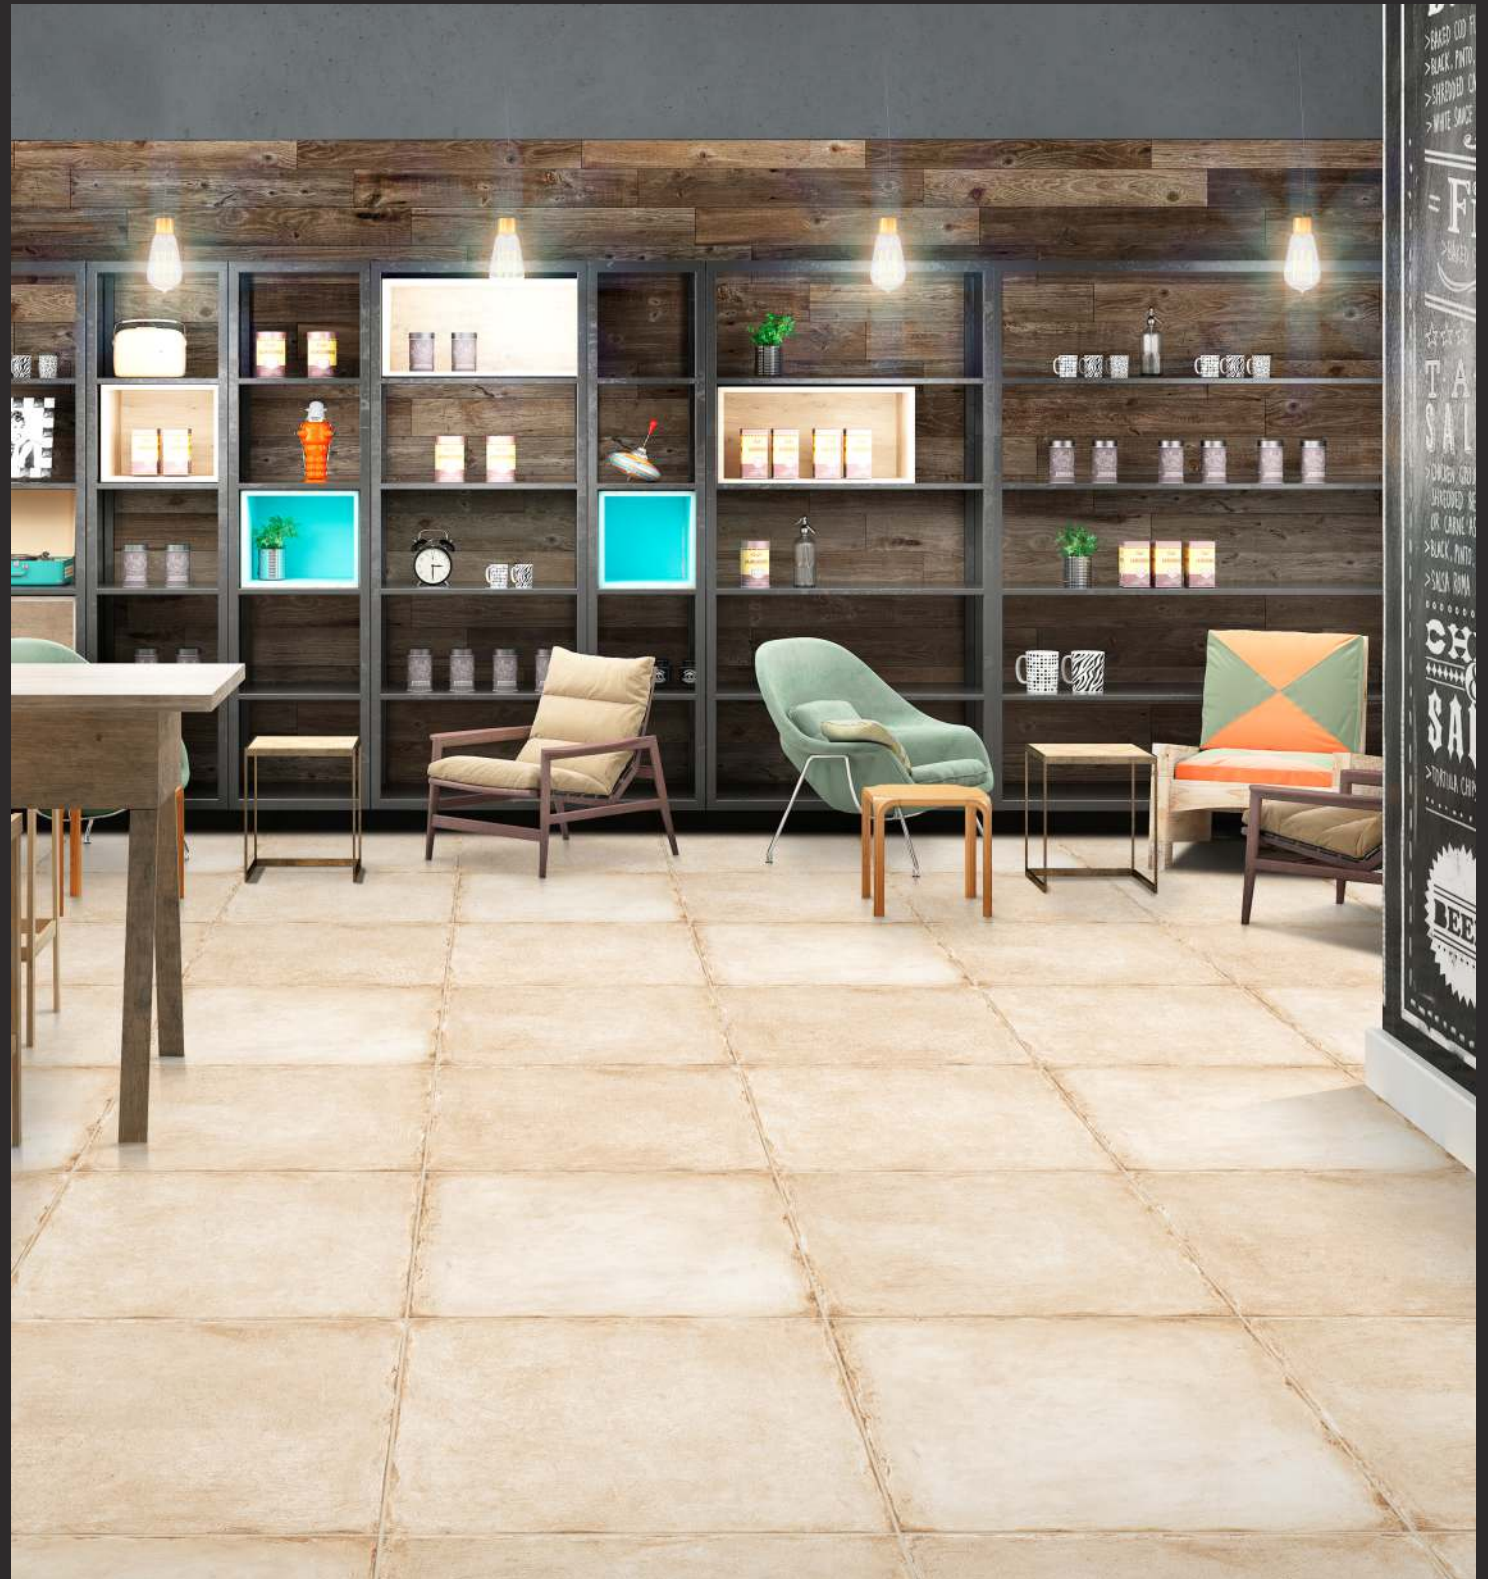

MATT
600 x 600MM

Axis Cotto

MATT
600 x 600MM

Zoe Beige

RANDOM
EFFECTS

MATT
600 x 600MM

Zoe Grey

RANDOM
EFFECTS