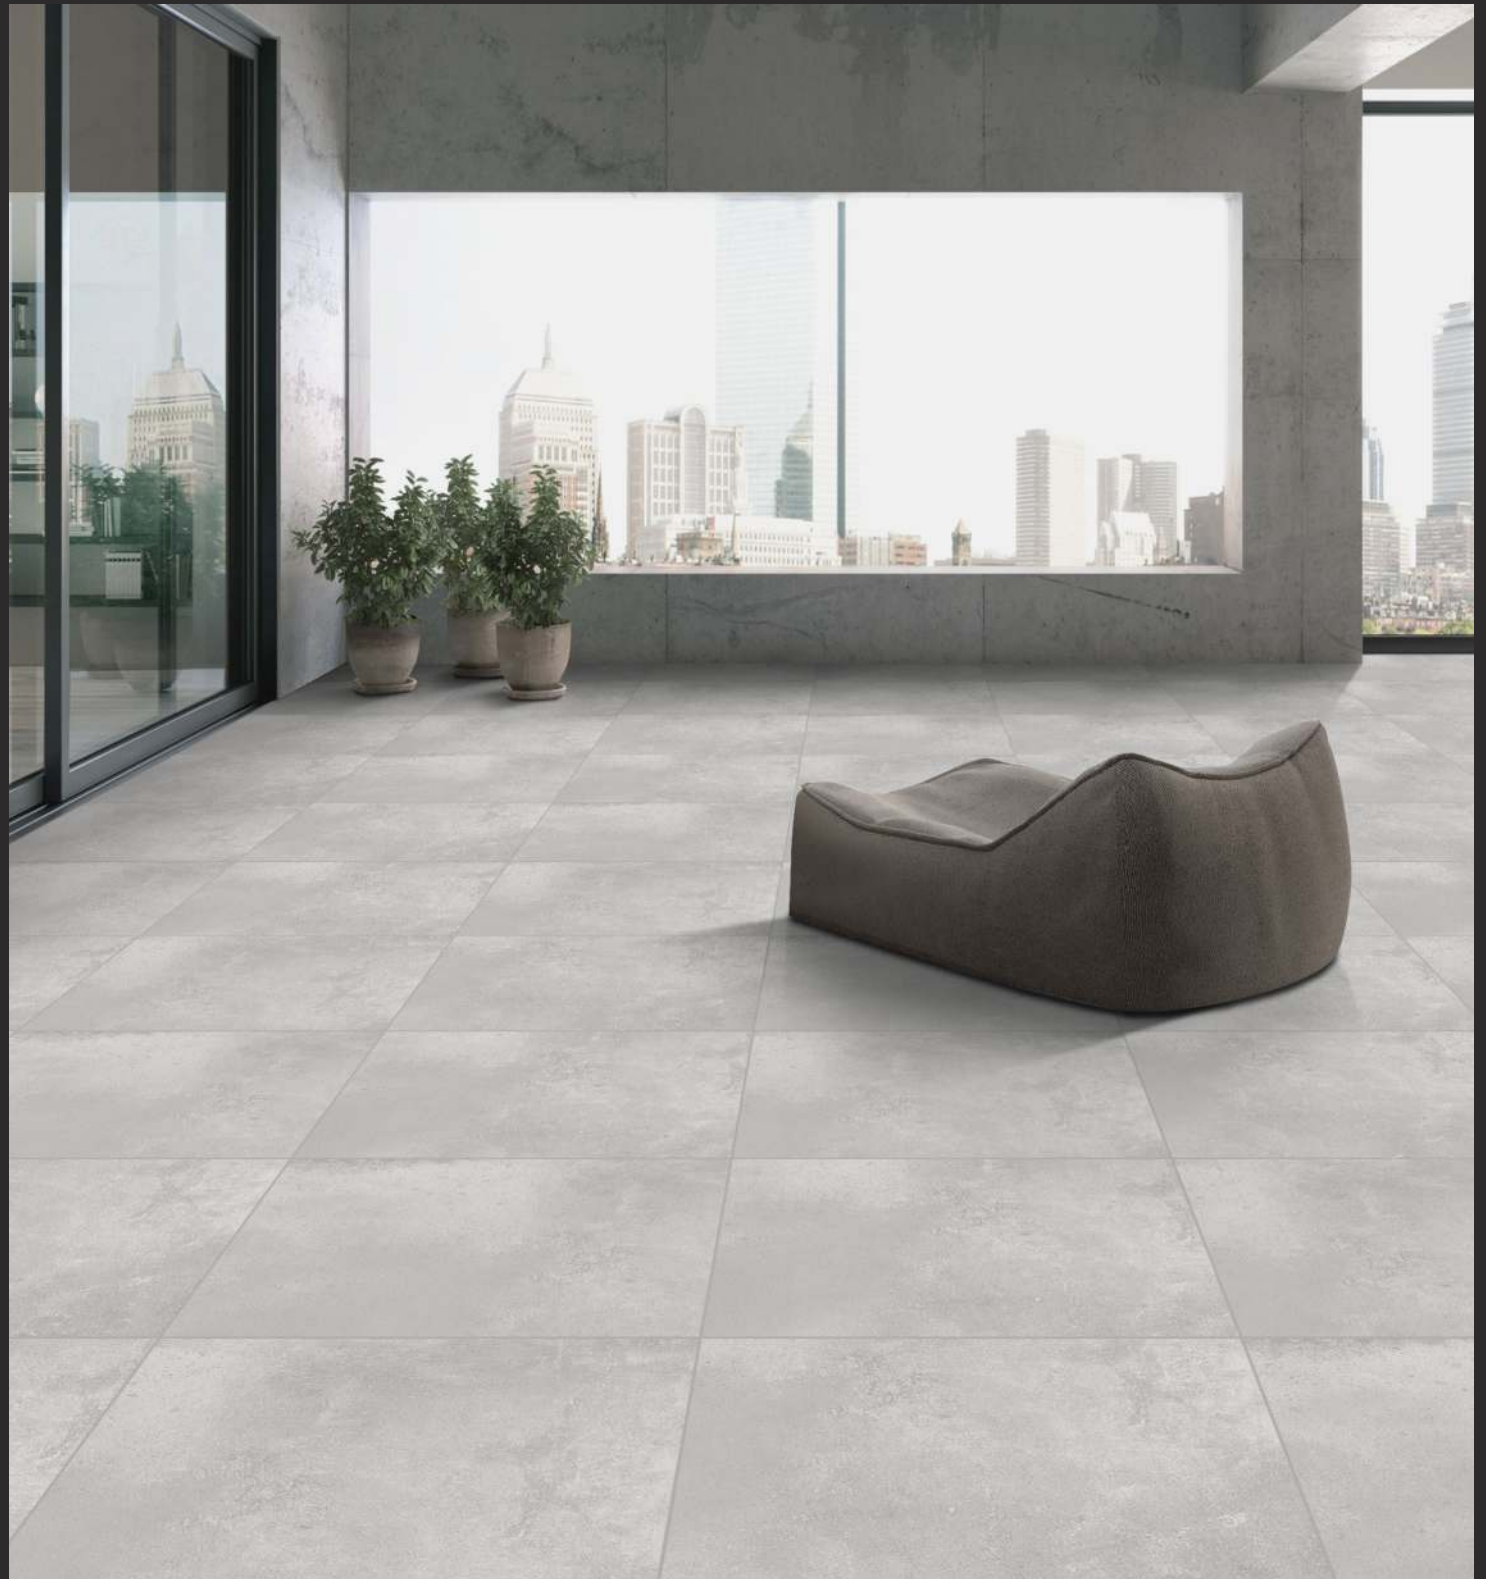

RANDOM
EFFECTS

POLISHED/MATT
600 x 600MM

E60113

RANDOM
EFFECTS

POLISHED/MATT
600 x 600MM

E60114

RANDOM
EFFECTS

POLISHED/MATT
600 x 600MM