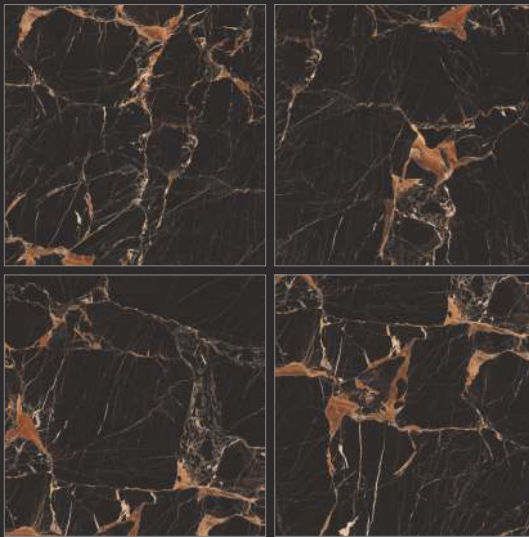

RANDOM
EFFECTS

GLAMOUR
600 x 600MM

Emperador Nuvo

RANDOM
EFFECTS

GLAMOUR
600 x 600MM

Black Gold

RANDOM
EFFECTS

GLAMOUR
600 x 600MM