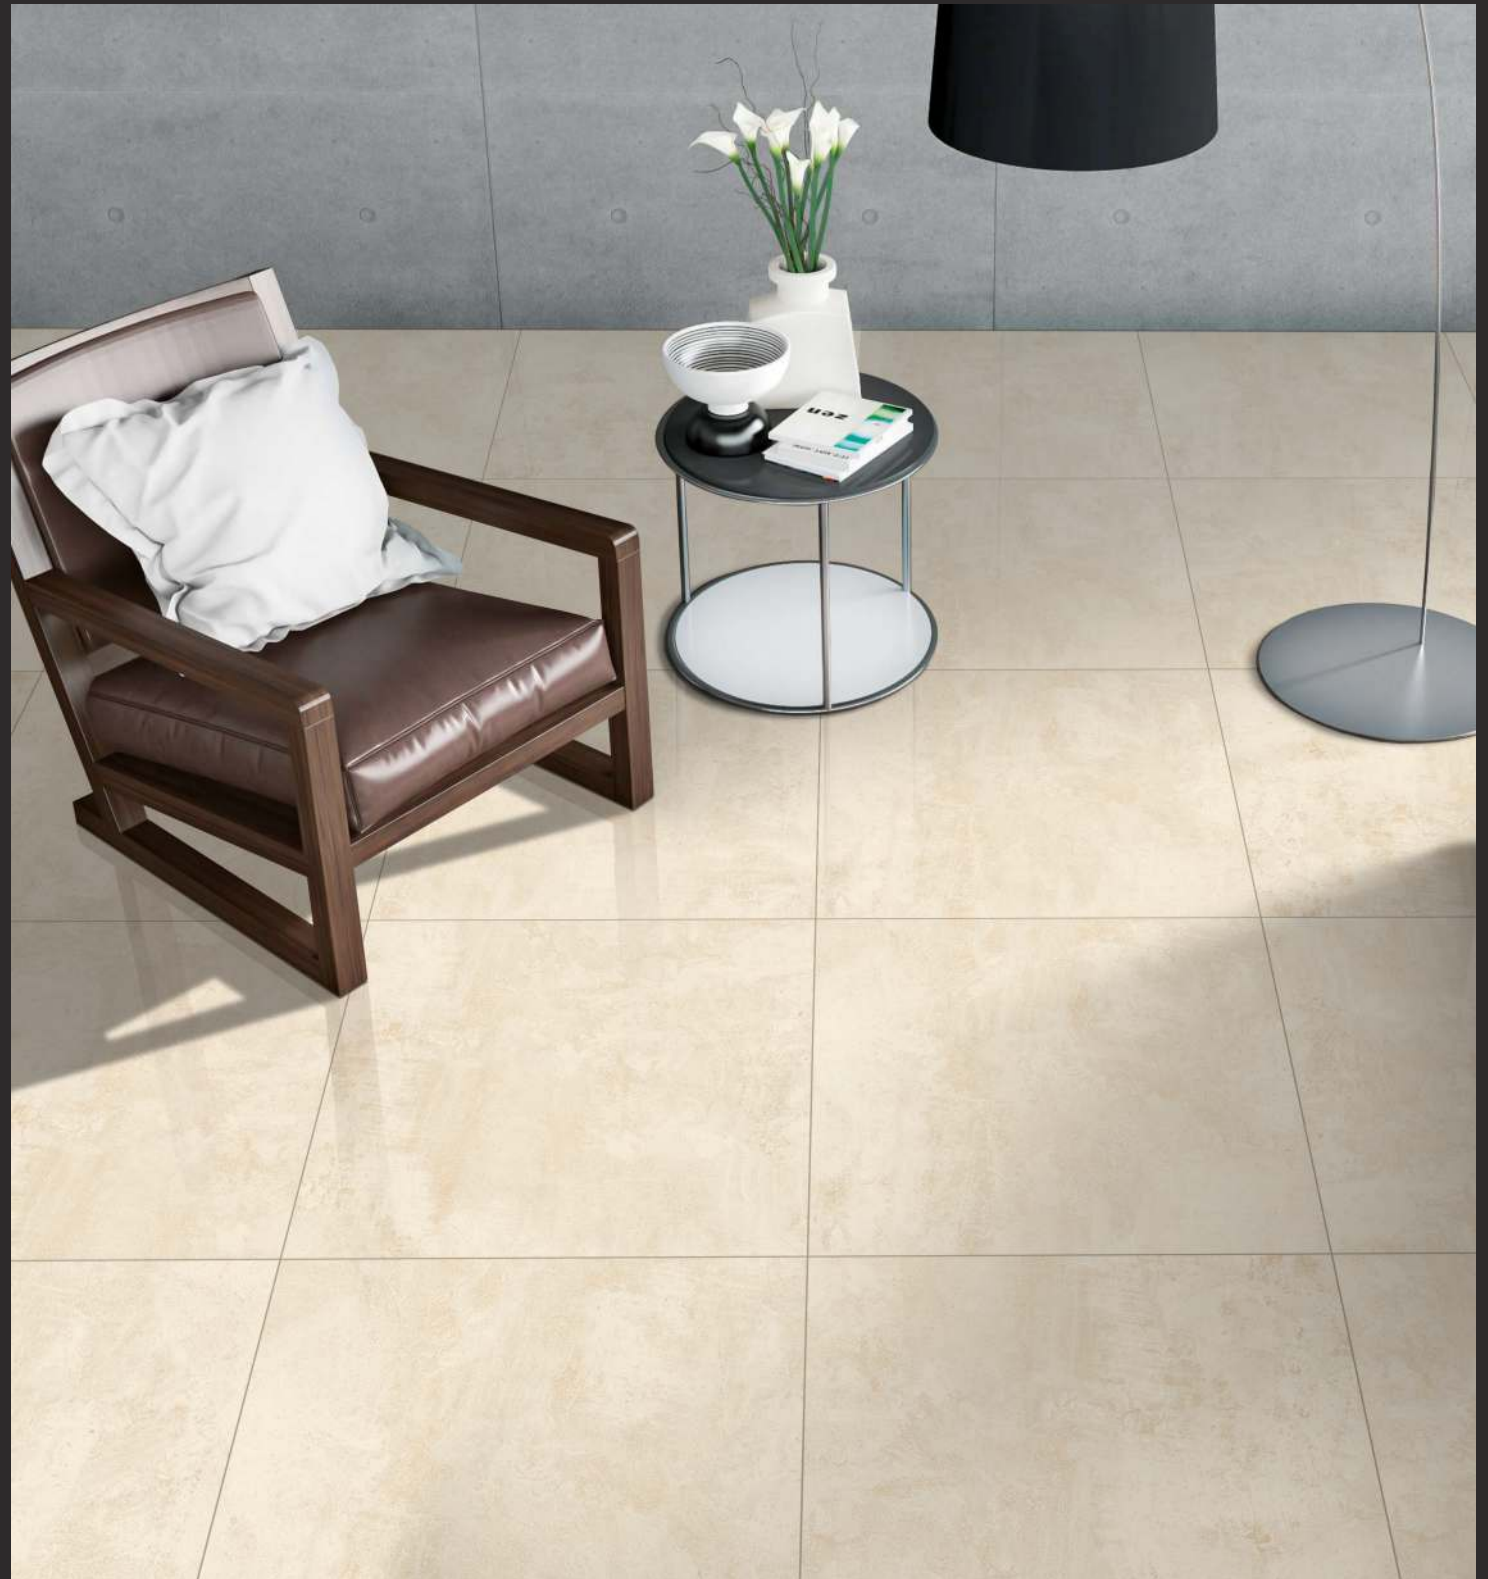

RANDOM
EFFECTS

POLISHED
600 x 600MM

Rosalia

RANDOM
EFFECTS

POLISHED
600 x 600MM

Michigan Beige

RANDOM
EFFECTS

POLISHED
600 x 600MM