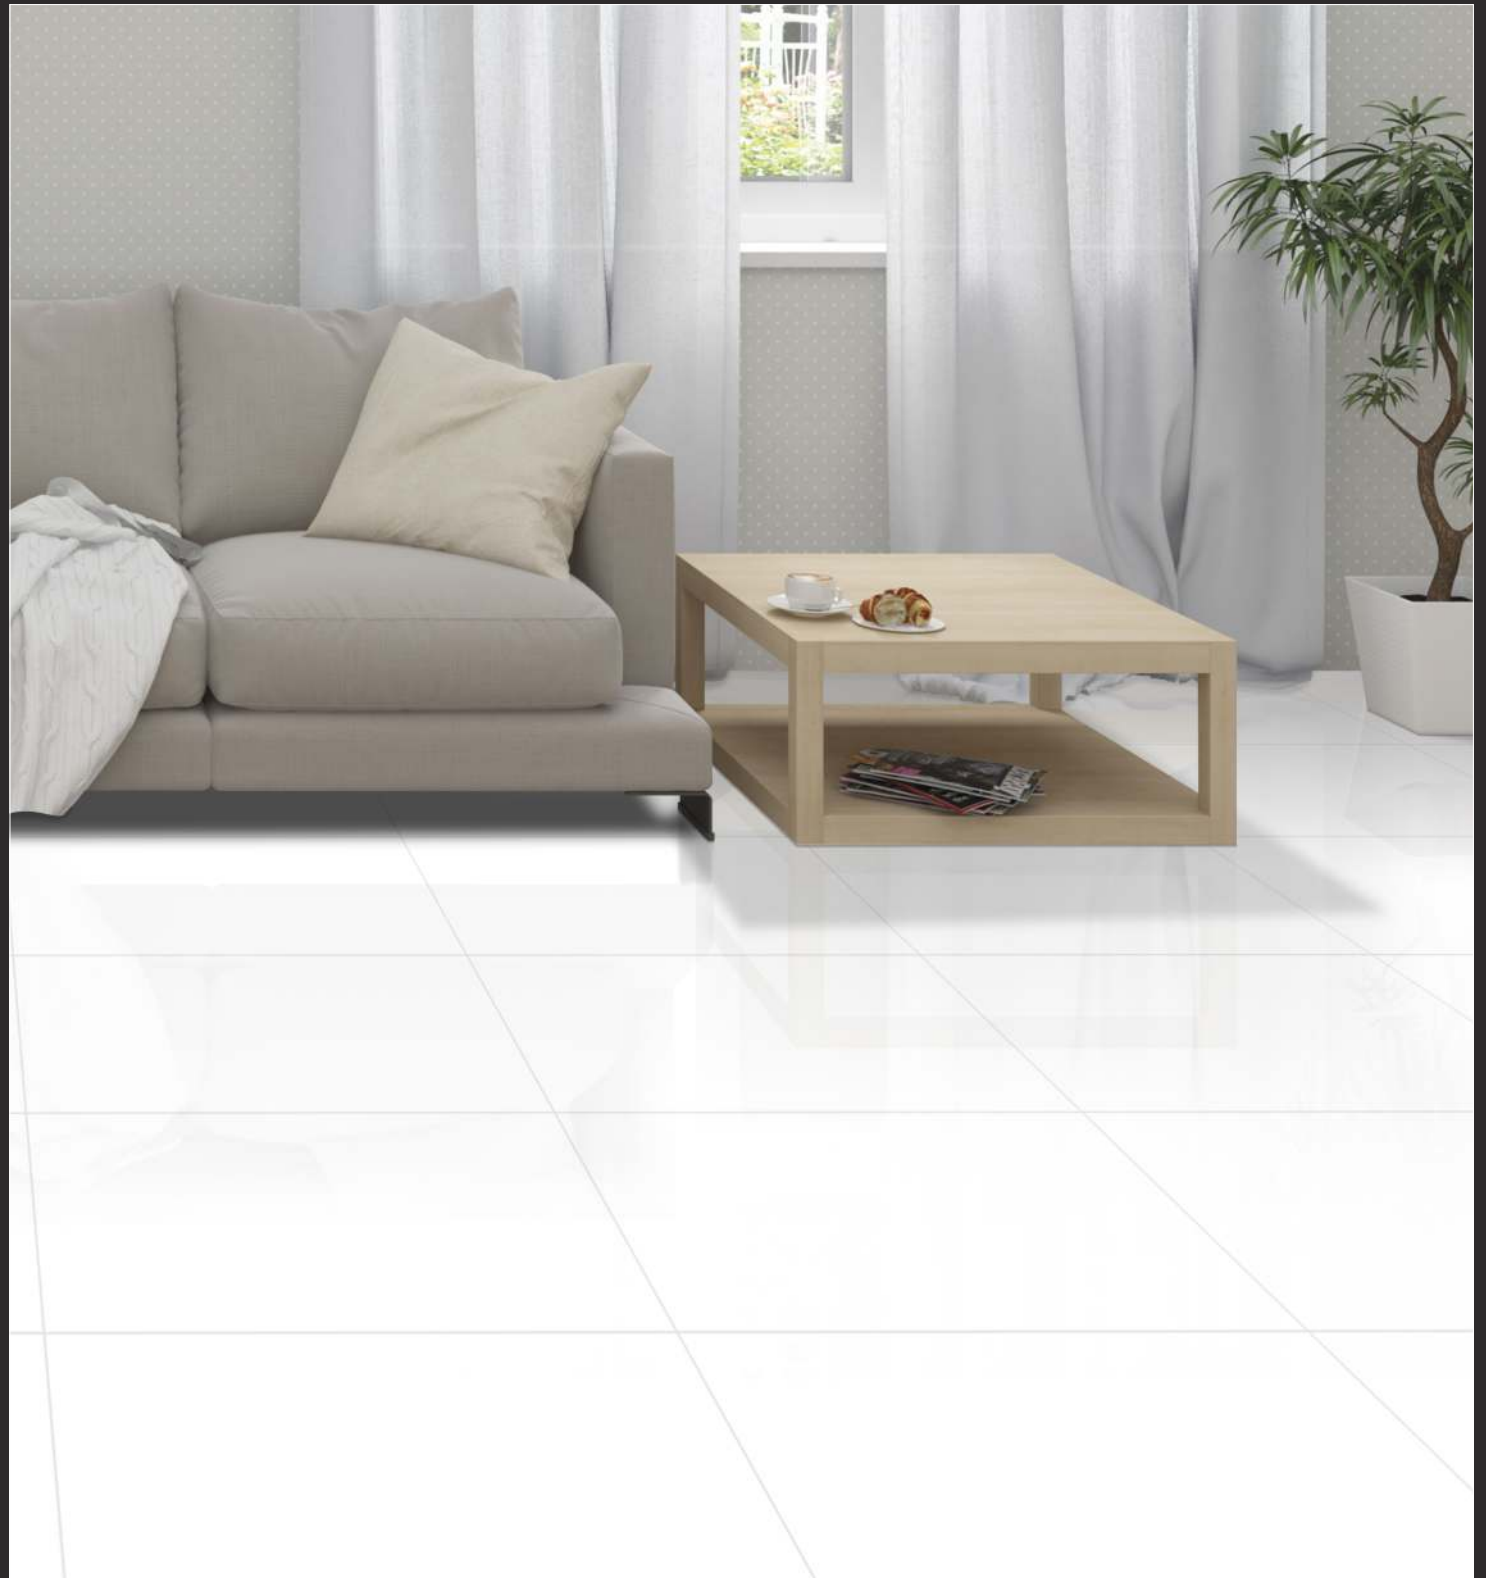

POLISHED
600 x 600MM

Cubetto Gris

POLISHED
600 x 600MM

Snow White

POLISHED
600 x 600MM

Veneta White

RANDOM
EFFECTS

POLISHED
600 x 600MM