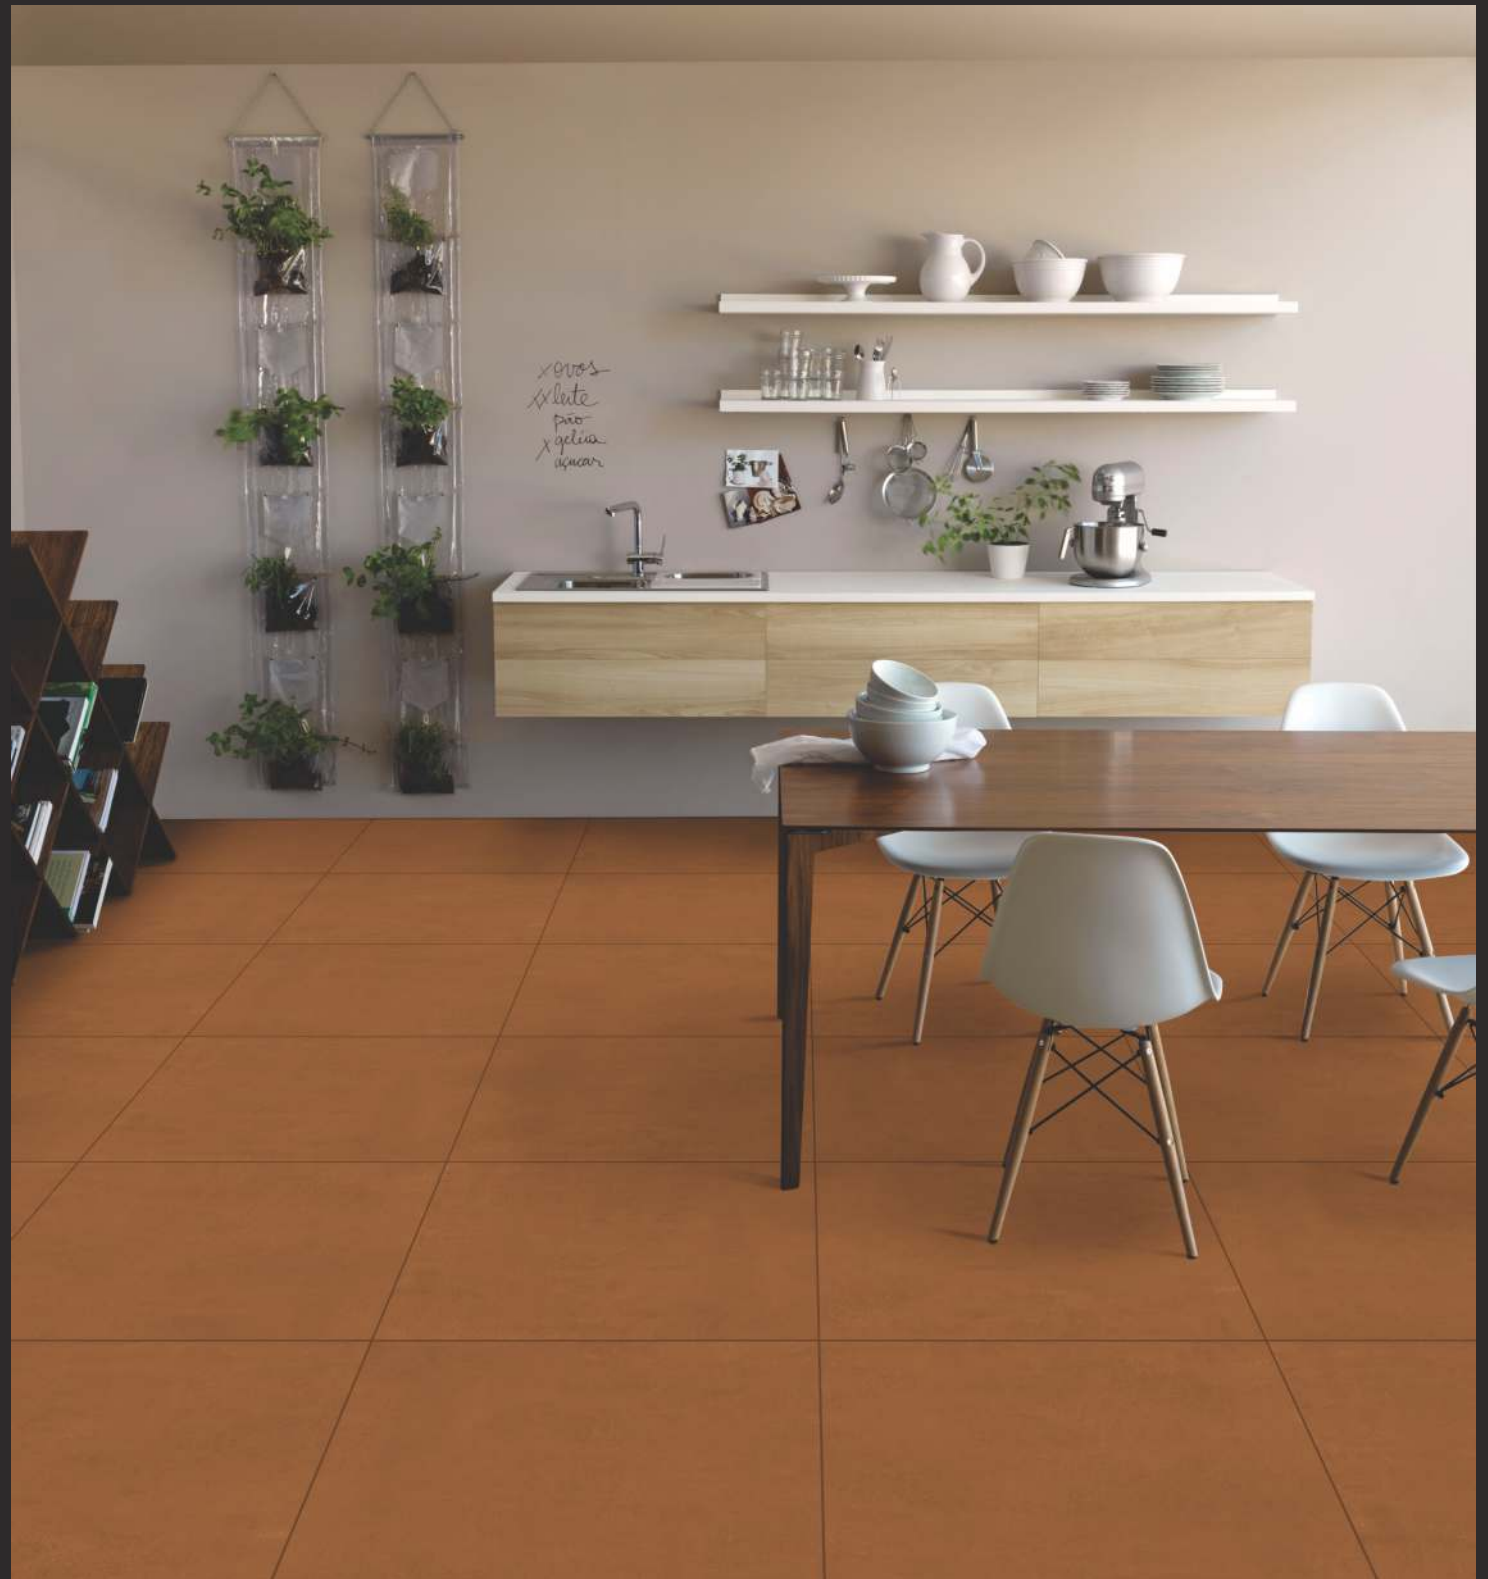

MATT
600 x 600MM

RANDOM
EFFECTS