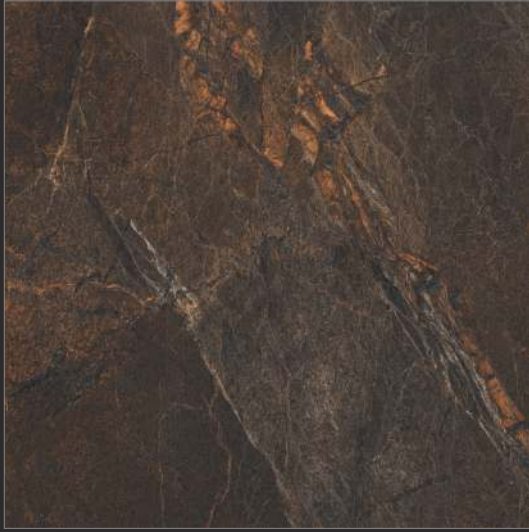

DUSKY GLAMOUR
600 x 600MM

Cavali Black

RANDOM
EFFECTS

DUSKY GLAMOUR
600 x 600MM

Black Aurora

RANDOM
EFFECTS

GLAMOUR
600 x 600MM

Forest Brown