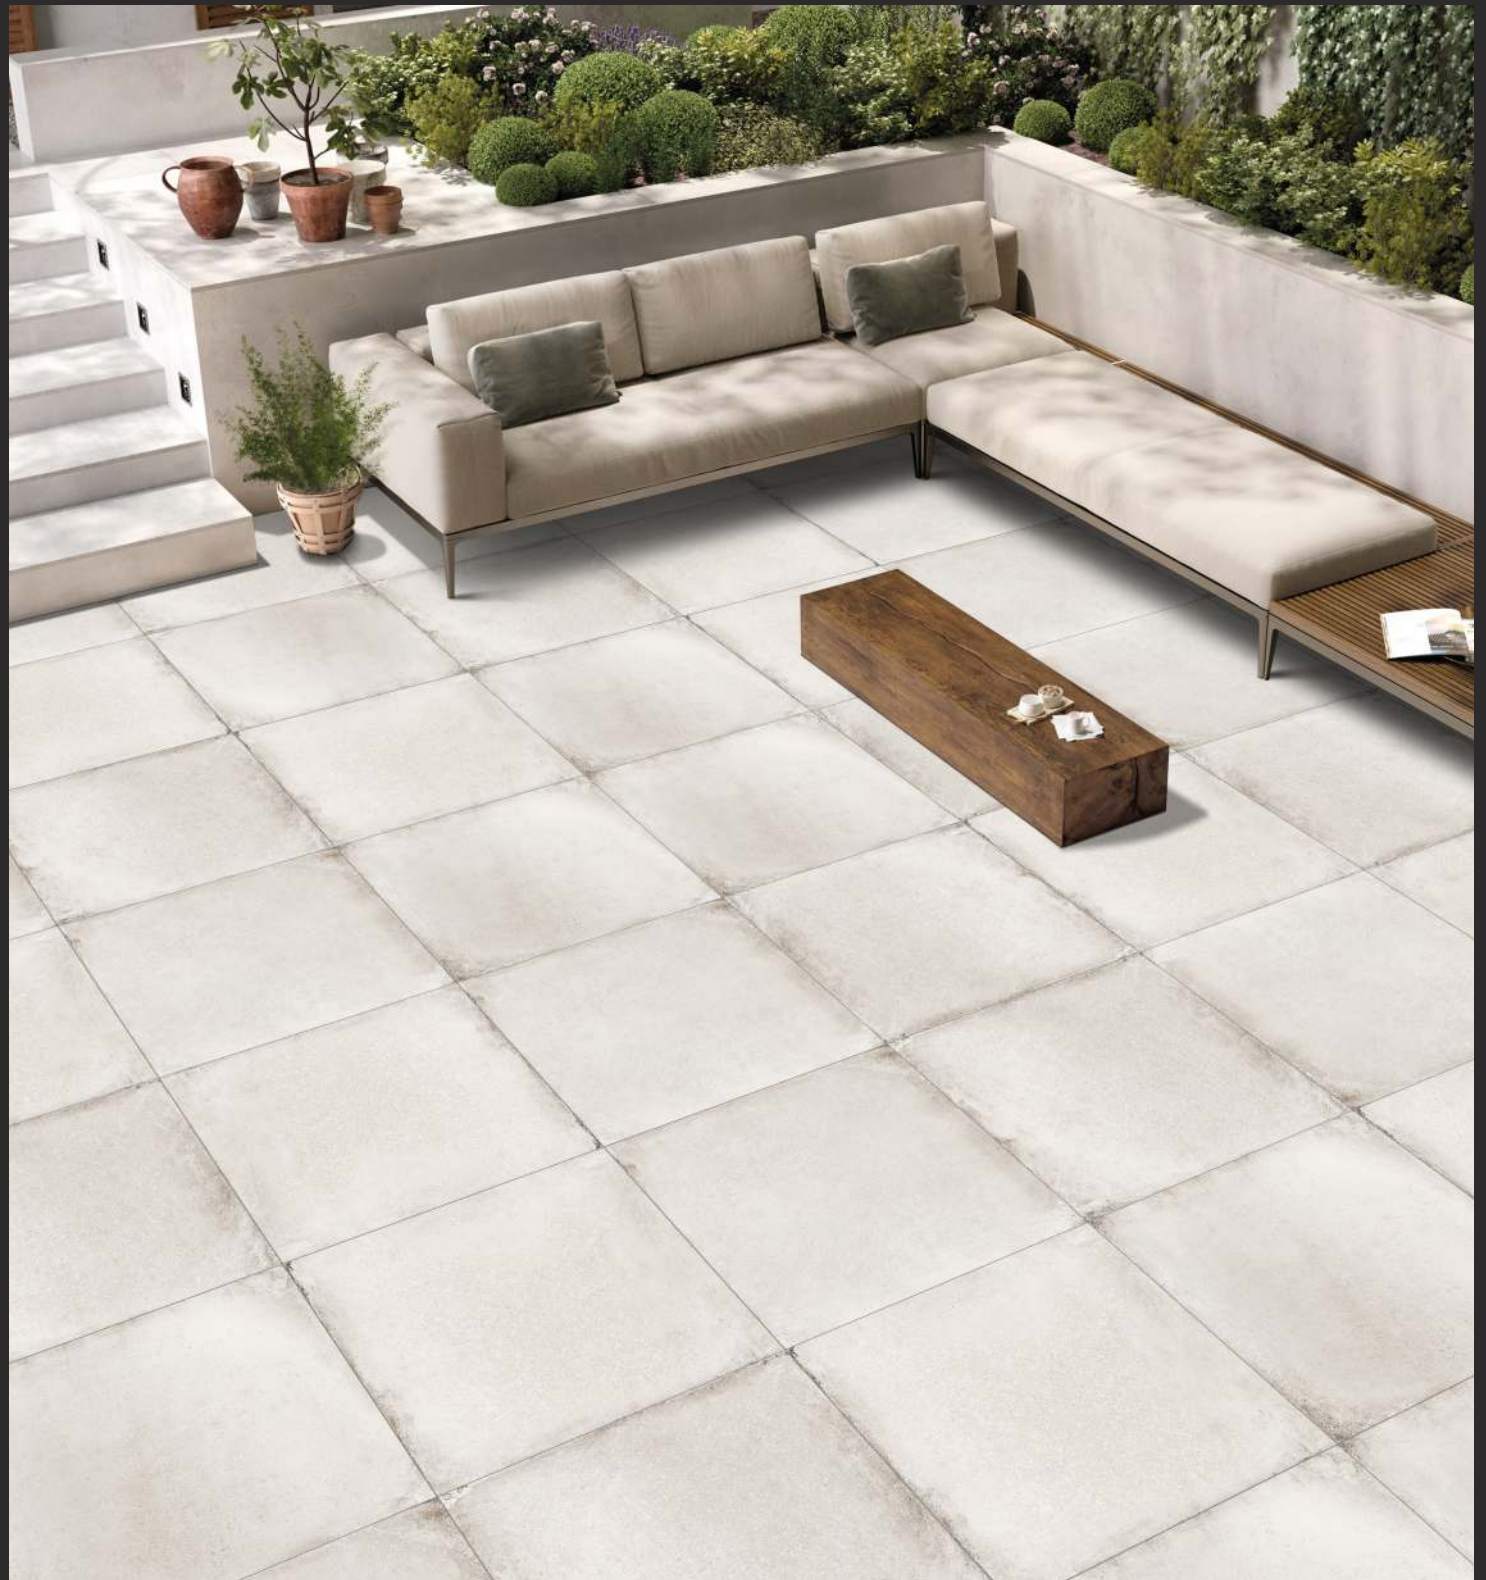

COLOUR BODY / MATT
600 x 600MM

RANDOM
EFFECTS