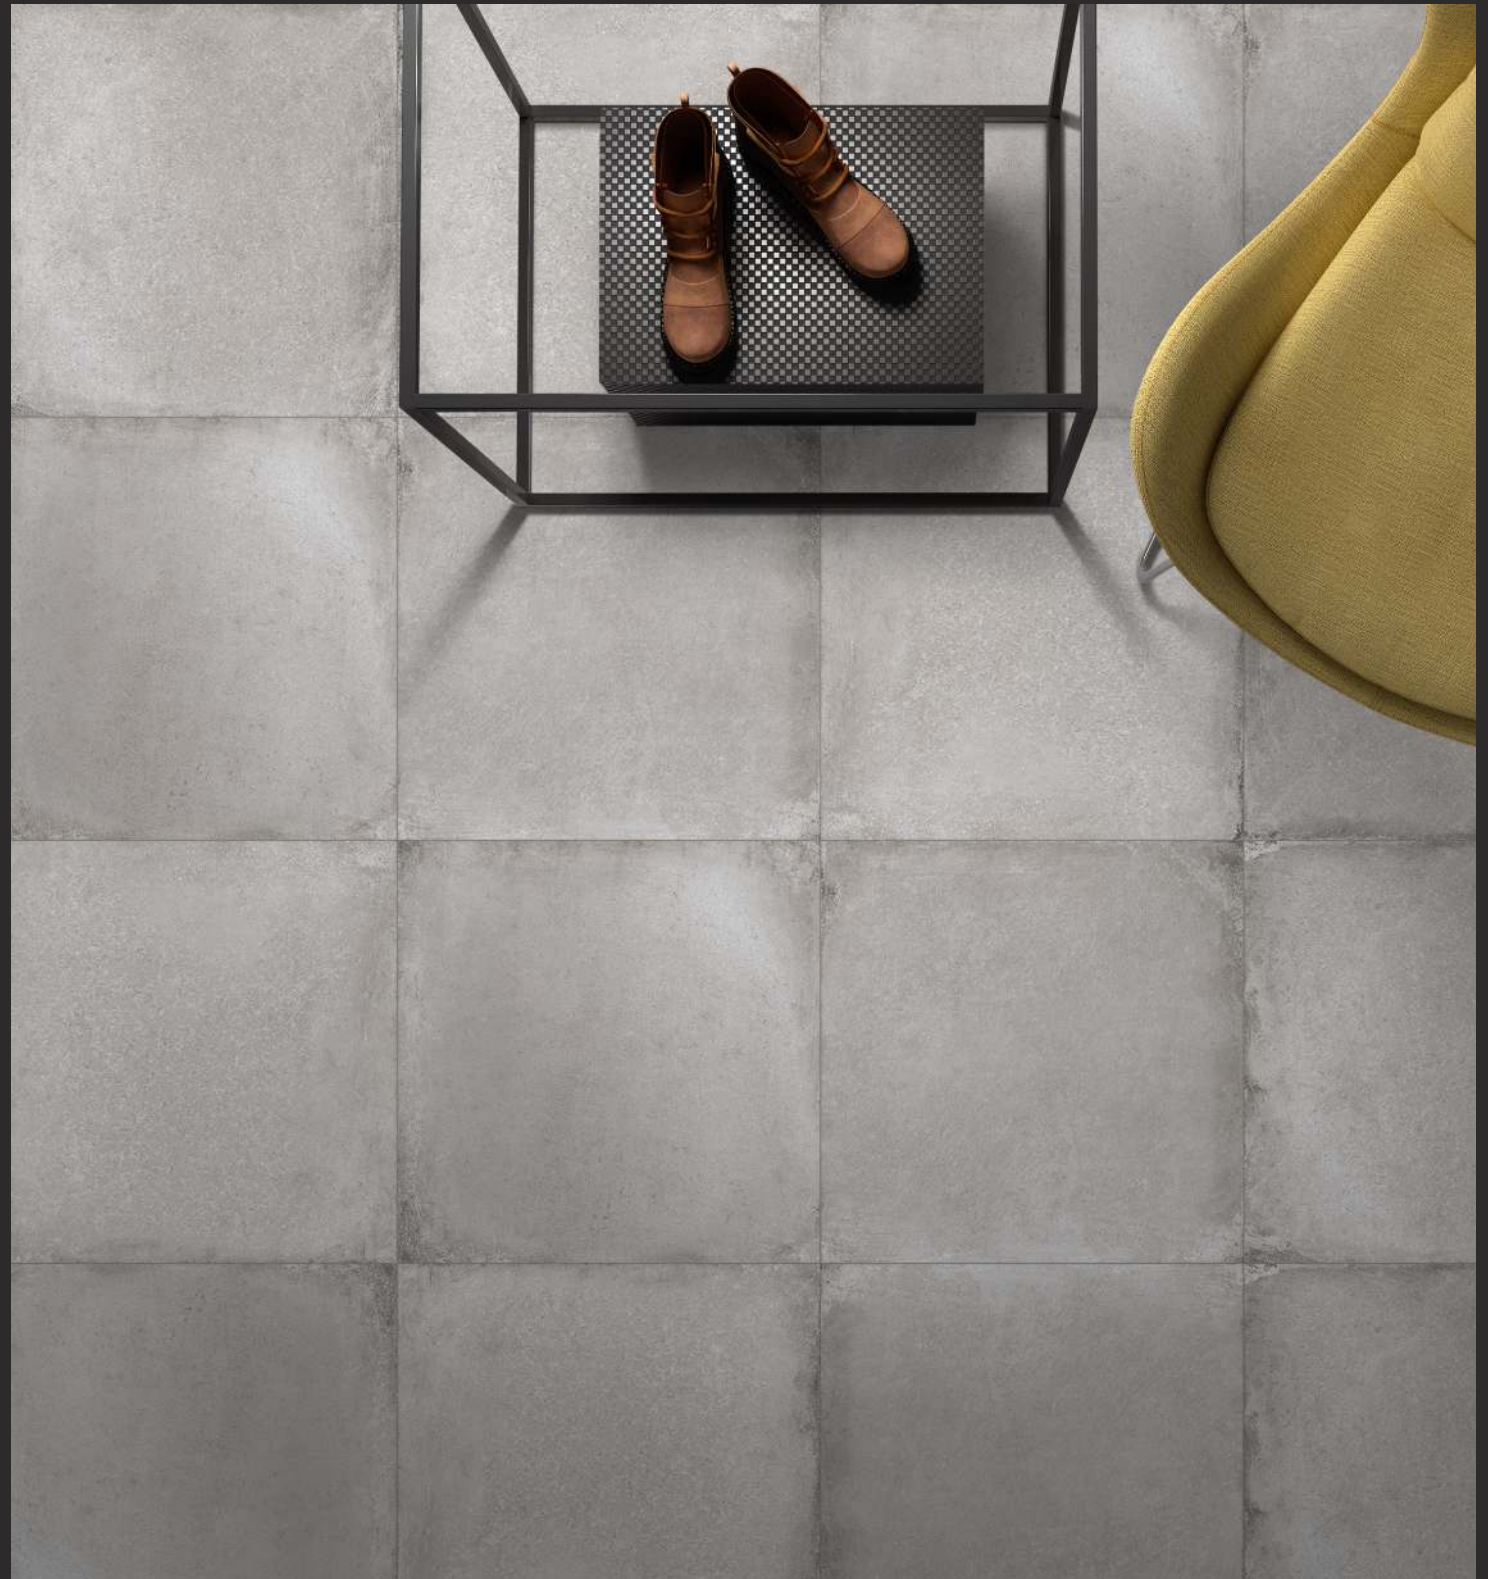

COLOUR BODY / MATT
600 x 600MM

RANDOM
EFFECTS